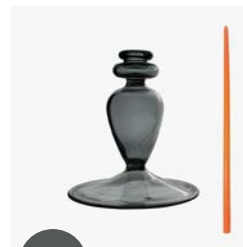

**Mini Candle Holder
- Green
(1 candle included)**
Nabucho

**Mini Candle Holder
- Gris
(1 candle included)**
Nabucho

SKU :
ED.NAB.MBOUG.GRI
D: 7,5 cm H: 8 cm