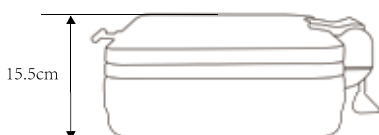

CD412
Stainless Steel GN1/2 Insert
L26.5 x W32.5 x H7cm
Capacity: 3.5L