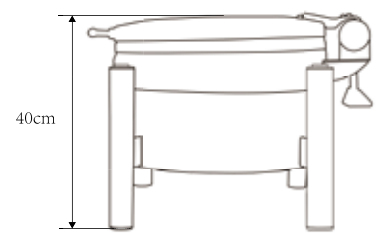

CD601POR
Porcelain Round Insert
 dia.32.5 x H6.5cm, capacity: 3L

CD601PORDIV
Porcelain Round Insert with Divider
 dia.32.5 x H6.5cm, capacity: 3L

CD602G
Round Induction Chafing Dish
 L44.5 x W55.5 x H15.5cm, capacity: 6.5L

CD211
Porcelain Round Insert
 dia.39 x H5cm, capacity: 4L

CD211DIV
Porcelain Round Insert with Divider
 dia.39 x H6.3cm, capacity: 4L

Color Options:

(PVD GOLD)

(PVD MATT BLACK)

(PVD BLUE)

BTJ20

Induction cooker