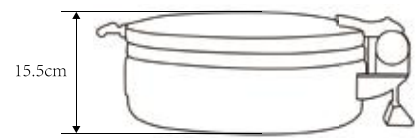

CD211DIV
Porcelain Round Insert with Divider
dia.39 x H6.3cm, capacity: 4L