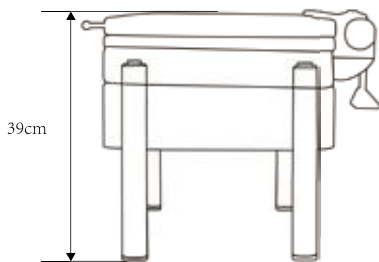

CD623ER
Stackable Stand for CD623 - Including Magnetic Wind Block CD225 & Burner Holder CD222L
L48 x W38.5 x H27.5cm