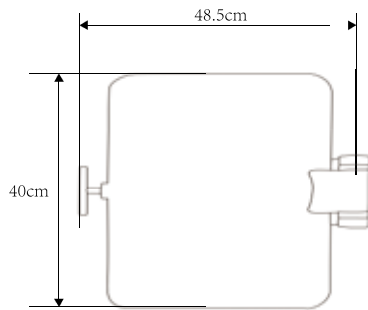

Color Options:

(PVD BLACK)

(PVD BLACK)

(PVD COPPER BRONZE)

(PVD GOLD)

CD623
Induction Chafing Dish, GN2/3
L40 x W48.5 x H15.5cm, capacity: 6.5L

CD623G
Induction Chafing Dish, GN2/3 (glass lid)
L40 x W48.5 x H15.5cm, capacity: 6.5L