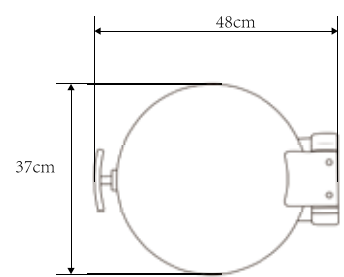

CD601POR
Porcelain Round Insert
 dia.32.5 x H6.5cm, capacity: 3L

CD601PORDIV
Porcelain Round Insert with Divider
 dia.32.5 x H6.5cm, capacity: 3L

CD602G
Round Induction Chafing Dish
 L44.5 x W55.5 x H15.5cm, capacity: 6.5L

CD211
Porcelain Round Insert
 dia.39 x H5cm, capacity: 4L

CD211DIV
Porcelain Round Insert with Divider
 dia.39 x H6.3cm, capacity: 4L

Color Options:

(PVD GOLD)

(PVD MATT BLACK)

(PVD BLUE)

BTJ20

Induction cooker