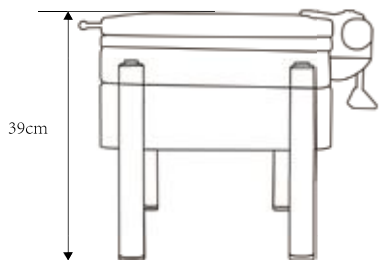

Diva INDUCTION CHAFING DISH

CD611
Induction Chafing Dish, GN1/1
L57.5 x W48.5 x H15.5cm, capacity: 7.5L