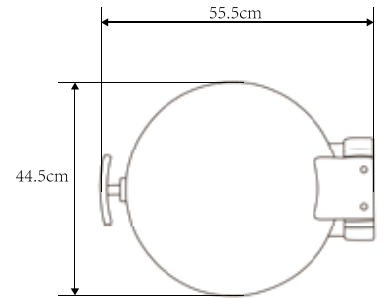

CD211DIV
Porcelain Round Insert with Divider
dia.39 x H6.3cm, capacity: 4L