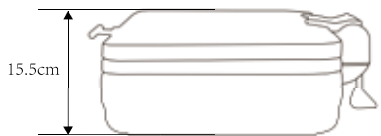

Diva INDUCTION CHAFING DISH

CD611
Induction Chafing Dish, GN1/1
L57.5 x W48.5 x H15.5cm, capacity: 7.5L