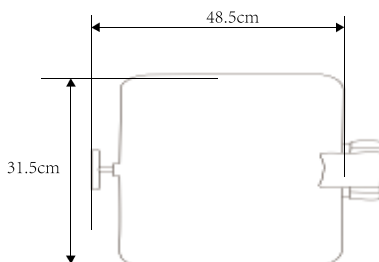

CD612
Induction Chafing Dish, GN1/2
L31.5 x W48.5 x H15.5cm, capacity: 3.5L