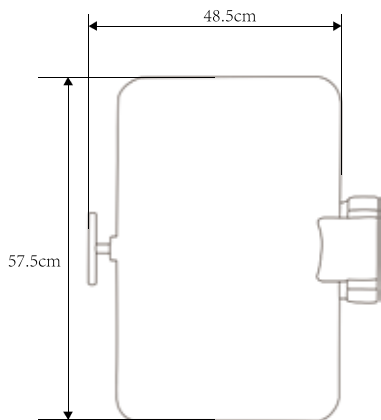

Diva INDUCTION CHAFING DISH

CD611
Induction Chafing Dish, GN1/1
L57.5 x W48.5 x H15.5cm, capacity: 7.5L