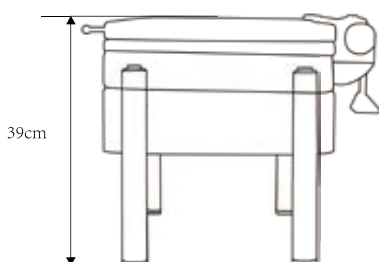

CD612ER
Stackable Stand for CD612 - Including Magnetic Wind Block CD225 & Burner Holder CD222L
L37.5 x W31.5 x H27cm