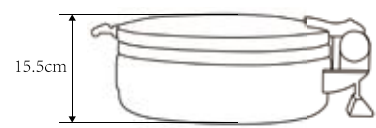

CD211DIV
Porcelain Round Insert with Divider
dia.39 x H6.3cm, capacity: 4L