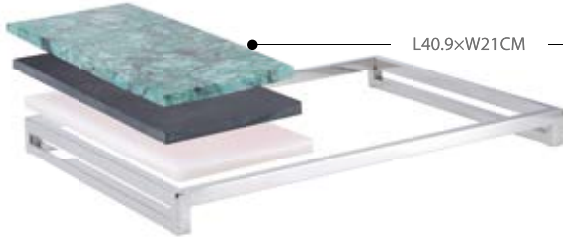

ST44028
Serving Board
L40xW28xH2cm

ST42232
Serving Board
L22xW32xH2cm

NEW

- Green Marble Plinth ● ZJ84102
L37.7×W17.7×H1.8CM
- Pink Marble Plinth ● ZJ84101
L37.7×W17.7×H1.5CM
- Natural Slate Board ● RS371707
L37.7×W17.7×H0.7CM
- Walnut Wood Box ● WB4004
L40×W20×H7.7CM
- WB402
L40×W20×H7.7CM