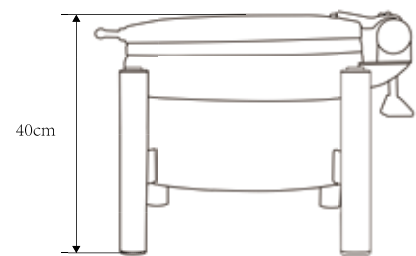

CD601POR
Porcelain Round Insert
 dia.32.5 x H6.5cm, capacity: 3L

CD601PORDIV
Porcelain Round Insert with Divider
 dia.32.5 x H6.5cm, capacity: 3L

CD602G
Round Induction Chafing Dish
 L44.5 x W55.5 x H15.5cm, capacity: 6.5L

CD211
Porcelain Round Insert
 dia.39 x H5cm, capacity: 4L

CD211DIV
Porcelain Round Insert with Divider
 dia.39 x H6.3cm, capacity: 4L

Color Options:

(PVD GOLD)

(PVD MATT BLACK)

(PVD BLUE)

BTJ20

Induction cooker