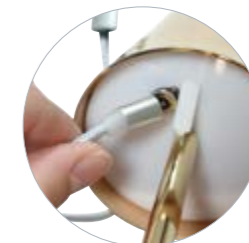

TOKYO

SPLASH-FREE SO SUITABLE FOR OUTSIDE

EASY TO CHARGE WITH MAGNETIC CONNECTOR

ALSO RECHARGEABLE ON AN INDUCTION CHARGING STATION

THE SPLASH PROOF IP44 LAMPS ARE SUITABLE FOR INDOOR AND OUTDOOR

LIGHTING

LIGHTING