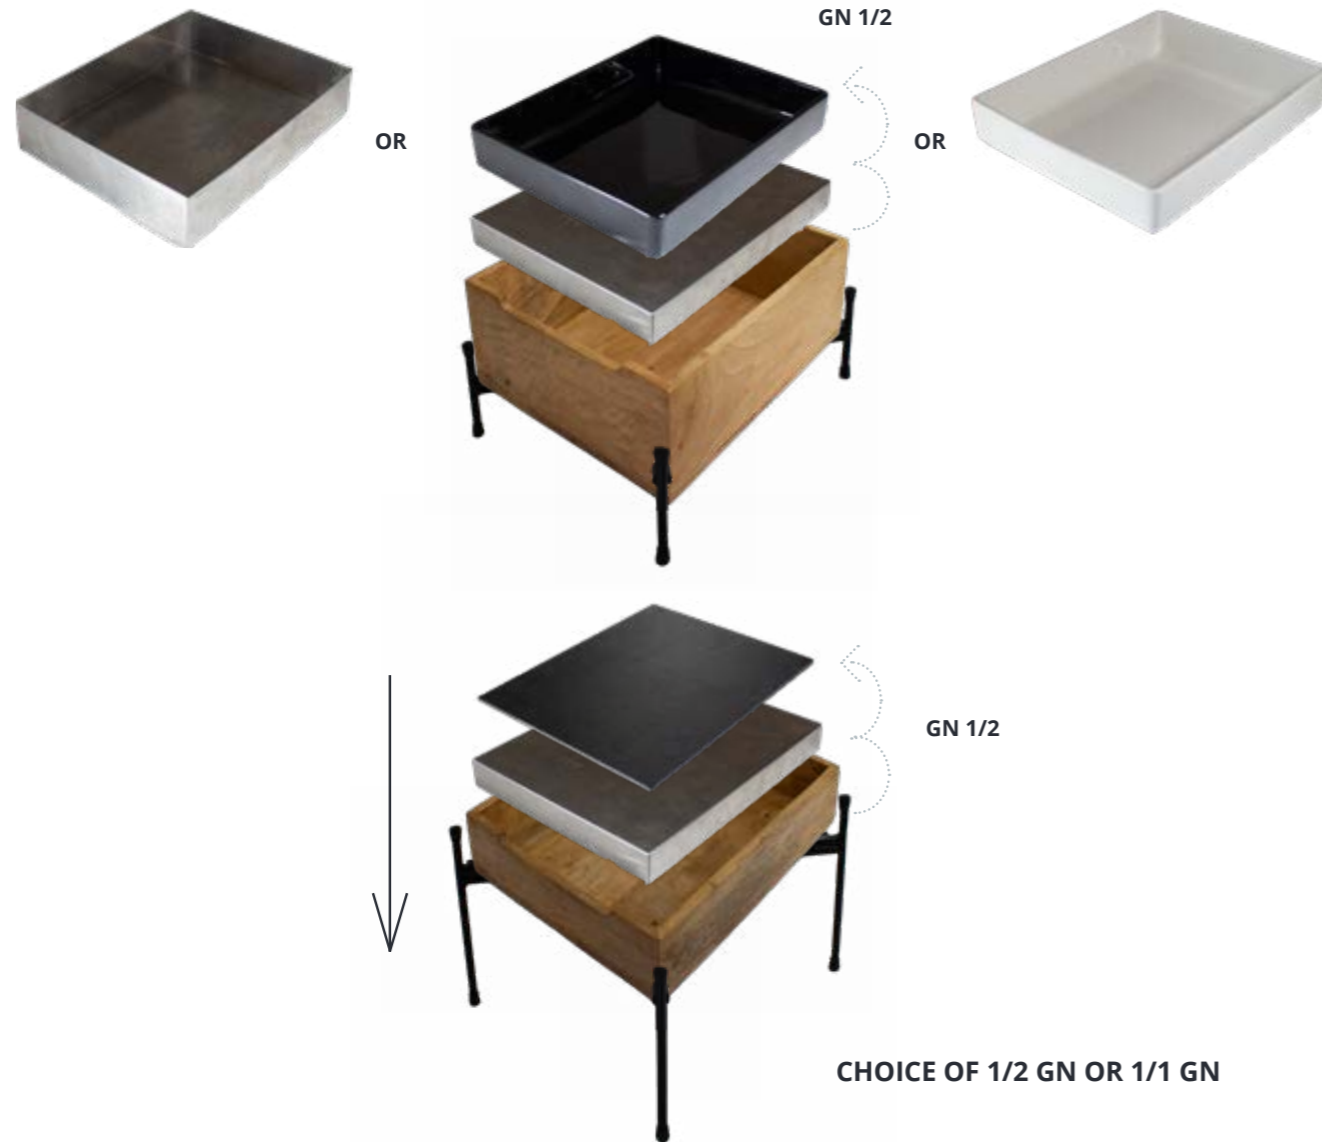

GASTRONORM COOLING SOLUTIONS