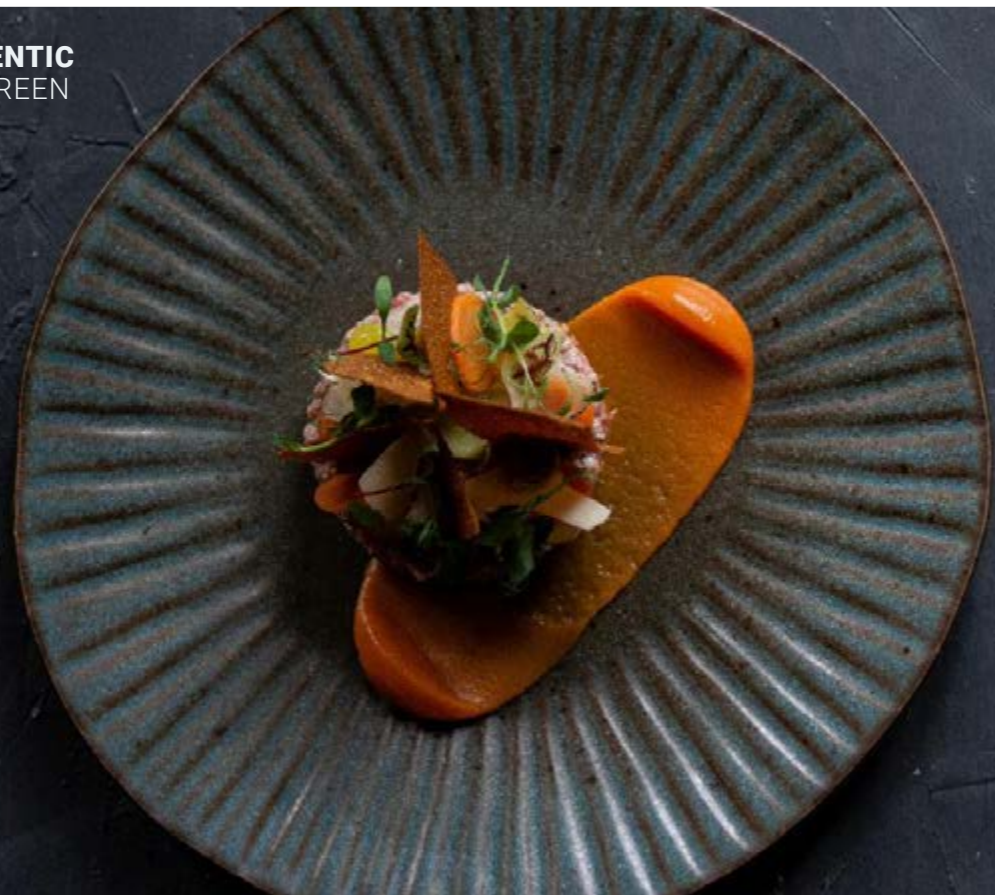

Q AUTHENTIC
STONEGREEN

COLOURED
TABLEWARE