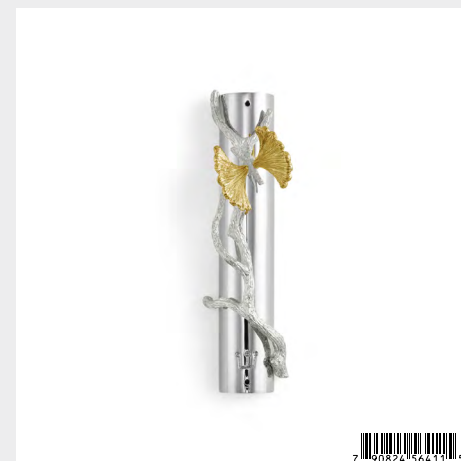

Butterfly Ginkgo Luxe Candleholders
175640 — 10" H, 2" Dia.; Hand Textured Stainless Steel, Goldtone, Nickelplate, Marble

Butterfly Ginkgo Luxe Mezuzah
175641 — 4.5" L; Nickelplate, Goldtone