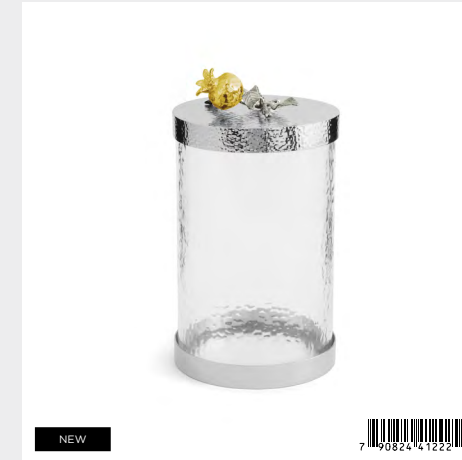

NEW

**Pomegranate Silver & Gold Coffee Pot with Spoon**

174118 — Medium Pot 9.25”L x 4.5”W x 7.75”H, Spoon 9”L, 13.5 Oz.; Stainless Steel, Nickelplate, Natural Brass

NEW

**Pomegranate Silver & Gold Vertical Napkin Holder**

174117 — 8”L x 2.75”W x 4.25”H; Nickelplate, Marble, Goldplate 24K

NEW

**Pomegranate Silver & Gold Large Canister**

174123 — 11”H, 6.25”Dia., 96 Oz.; Glass, Nickelplate, Goldtone

NEW

**Pomegranate Silver & Gold Medium Canister**