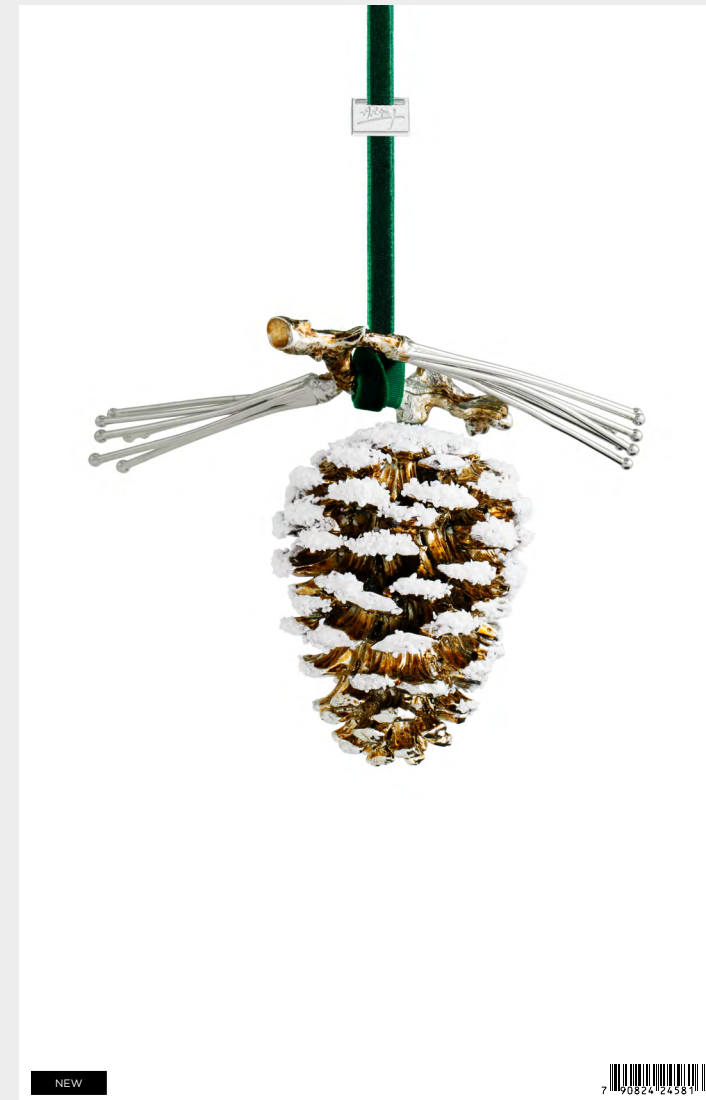

CHRISTMAS

The Michael Aram Ornament Collection portrays a series of unique objects that celebrate symbols of the holiday season. Whether seen individually or as a group, they evoke a sense of charm and fantasy with the undeniable signature of Michael's style. Drawing profoundly from Michael's background as a sculptor, each piece emerges from hand-sculpted clay and offers a child-like quality with an inherent depth of meaning.

"Christmas ornaments hold a special meaning for me, along with millions of people across the world. Each one is like a little jewel, with its own story and its own connections. Every year, they make their highly anticipated appearance and it feels like they bring a particular magic with them. The whole process is like a profound family ritual that sweetly symbolizes everything the holidays are about." -M.

NEW

Ornament Stand - Gold

199095 — 6"L x 4"W x 10"H; Goldtone

NEW

Pine Cone Snowy Ornament

132458 — 4.5"W x 3.5"H; Antique Goldtone, Nickelplate, White Snow