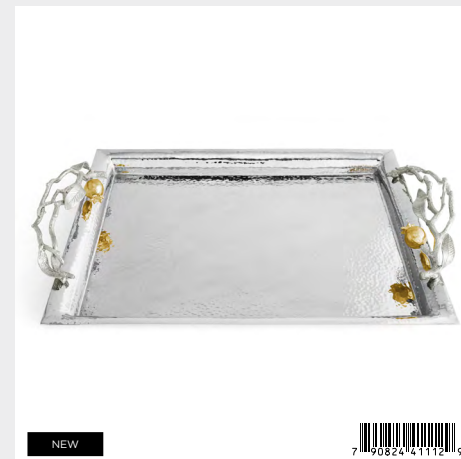

NEW 

**Pomegranate Silver & Gold Cake Stand**

174100 — 11"Dia., 6"H; Nickelplate, Marble, Goldplate 24K

NEW 

**Pomegranate Silver & Gold Cake Knife**

174101 — 11"L; Stainless Steel, Nickelplate

NEW 

**Pomegranate Silver & Gold Serving Tray**

174111 — 17.5"L x 13"W x 3"H; Stainless Steel, Nickelplate, Goldplate 24K

NEW 

**Pomegranate Silver & Gold Serving Bowl**

174106 — 10.5"Dia., 7"H, 52 Oz.; Stainless Steel, Nickelplate, Goldplate 24K

NEW 

**Pomegranate Silver & Gold Serving Set**