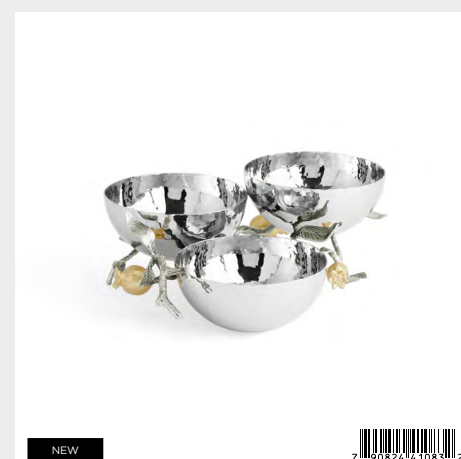

174110 — 12"L; Stainless Steel, Nickelplate

NEW 

**Pomegranate Silver & Gold Small Bowl**

174105 — 7.5"Dia., 4"H, 25 Oz.; Stainless Steel, Nickelplate, Goldplate 24K

NEW 

**Pomegranate Silver & Gold Nut Bowl**

174109 — 4.5"L x 3.5"W x 3"H; Stainless Steel, Nickelplate, Goldplate 24K

NEW 

**Pomegranate Silver & Gold Double Bowl**

174107 — 10"L x 8.5"W x 3.25"H; Stainless Steel, Nickelplate, Goldplate 24K

NEW 

**Pomegranate Silver & Gold Triple Bowl**