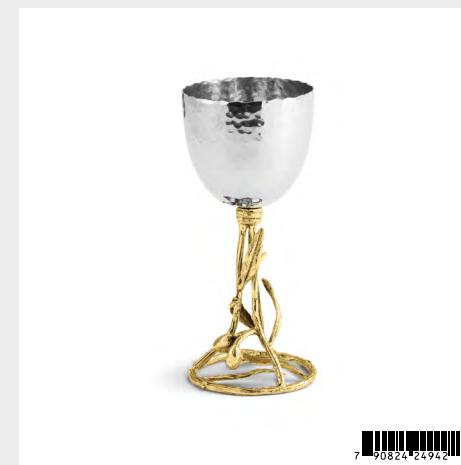

Tree of Life Tzedakah Box
132287 — 4"L x 3"W x 5.5"H; Stainless Steel, Granite, Natural Brass, Powdercoat