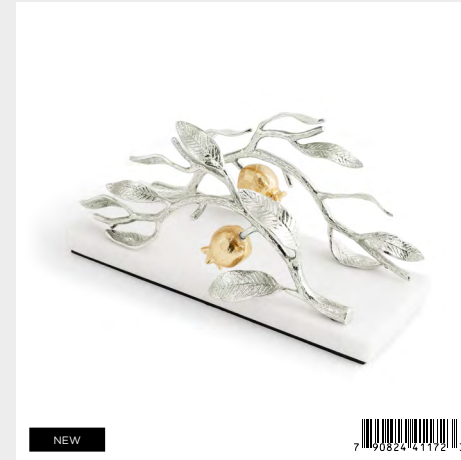

174103 — 8.25”L x 8.25”W x 8.5”H; Stainless Steel, Nickelplate, Goldplate 24K

NEW

**Pomegranate Silver & Gold Vase**

174104 — 9”L x 8.5”W x 10.5”H; Stainless Steel, Nickelplate, Goldplate 24K

NEW

**Pomegranate Silver & Gold Cheeseboard & Spreader**

174102 — 18”L x 10”W x 2”H, Knife 8”L; Marble, Nickelplate, Stainless Steel, Goldplate 24K

NEW

**Pomegranate Silver & Gold Oval Tray**

174112 — 19”L x 13”W x 2.5”H; Stainless Steel, Nickelplate, Goldplate 24K

NEW

**Pomegranate Silver & Gold Coffee Pot with Spoon**

174118 — Medium Pot 9.25”L x 4.5”W x 7.75”H, Spoon 9”L, 13.5 Oz.; Stainless Steel, Nickelplate, Natural Brass

NEW

**Pomegranate Silver & Gold Vertical Napkin Holder**