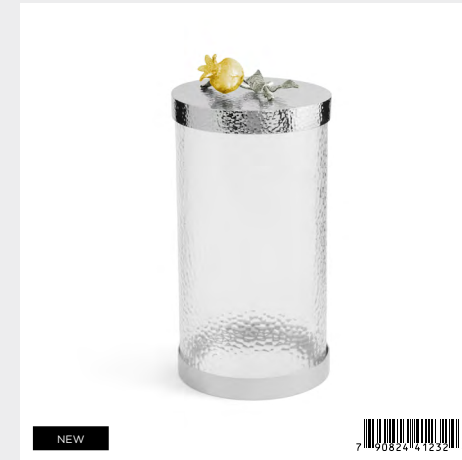

NEW

Pomegranate Silver & Gold Large Canister

174123 — 11”H, 6.25”Dia., 96 Oz.; Glass, Nickelplate, Goldtone