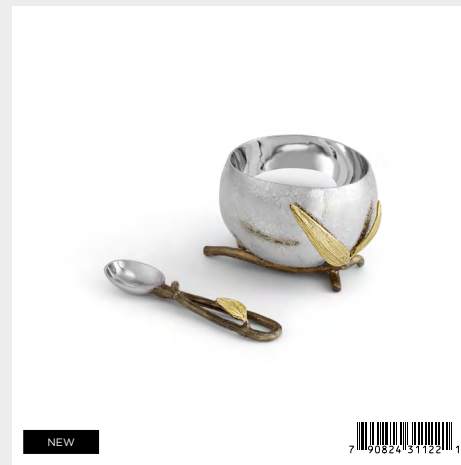

NEW

**Zen Garden Pebble Vase**

133121 — 17.5"L x 5"W x 9.25"H; Hand Textured Stainless Steel, Natural & Oxidized Brass

NEW

**Zen Garden Centerpiece Bowl**

133116 — 25.5"L x 7.5"W x 5"H; Hand Textured Stainless Steel, Natural & Oxidized Brass

NEW

**Zen Garden Nut Bowl with Spoon**

133112 — 4"L x 3"W x 2.75"H, Spoon 4.75"L, 8.45 Oz.; Hand Textured Stainless Steel, Natural & Oxidized Brass

NEW

**Zen Garden 5 x 7 Frame**

133111 — (Holds 5x7 Photo) 12"L x 10"W; Oxidized Brass, Goldtone