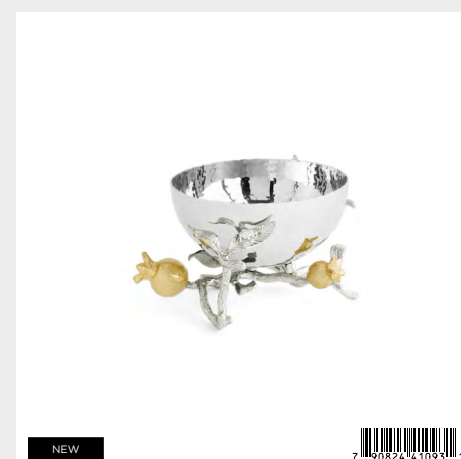

NEW 

**Pomegranate Silver & Gold Cake Stand**

174100 — 11"Dia., 6"H; Nickelplate, Marble, Goldplate 24K

NEW 

**Pomegranate Silver & Gold Cake Knife**

174101 — 11"L; Stainless Steel, Nickelplate

NEW 

**Pomegranate Silver & Gold Serving Tray**

174111 — 17.5"L x 13"W x 3"H; Stainless Steel, Nickelplate, Goldplate 24K

NEW 

**Pomegranate Silver & Gold Serving Bowl**

174106 — 10.5"Dia., 7"H, 52 Oz.; Stainless Steel, Nickelplate, Goldplate 24K

NEW 

**Pomegranate Silver & Gold Serving Set**

174110 — 12"L; Stainless Steel, Nickelplate

NEW 

**Pomegranate Silver & Gold Small Bowl**

174105 — 7.5"Dia., 4"H, 25 Oz.; Stainless Steel, Nickelplate, Goldplate 24K

NEW 

**Pomegranate Silver & Gold Nut Bowl**