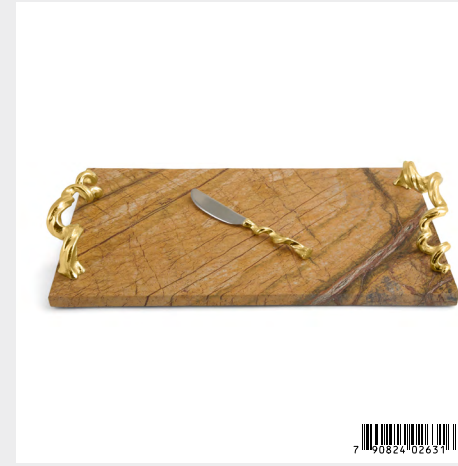

Vine Extra Large Cheese Board w/ Knife

130263 — 19"L x 10"W x 3"H, Knife 7.5"L; Rainforest Marble, Goldtone, Stainless Steel