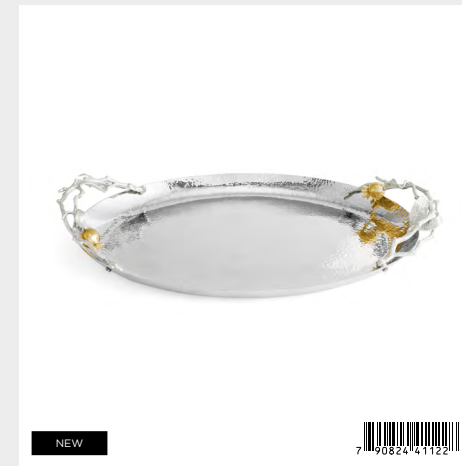

NEW

Pomegranate Silver & Gold Oval Tray

174112 — 19”L x 13”W x 2.5”H; Stainless Steel, Nickelplate, Goldplate 24K