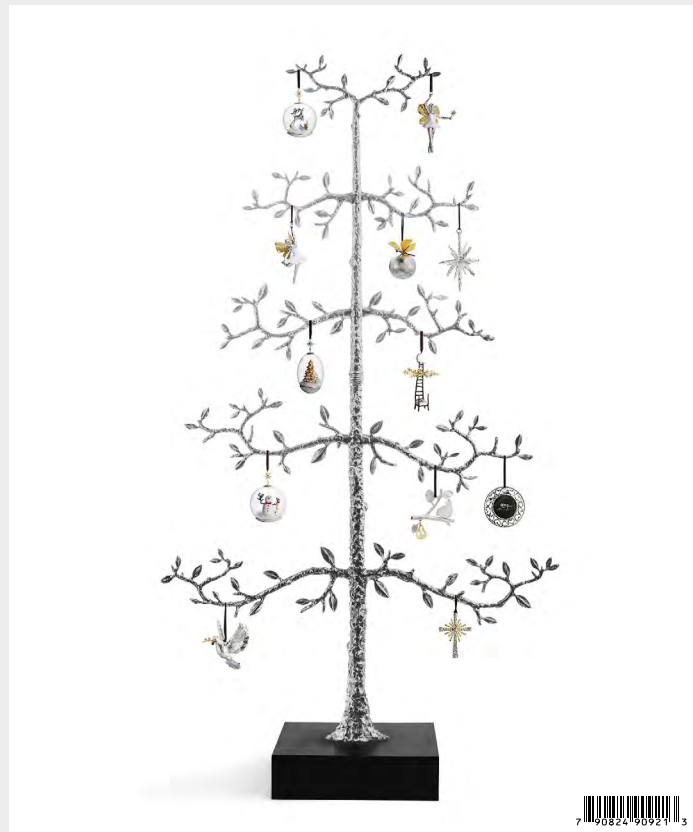

Espalier Large Tree
199092 — 38.5"W x 71"H; Nickelplate, Iron Powdercoat