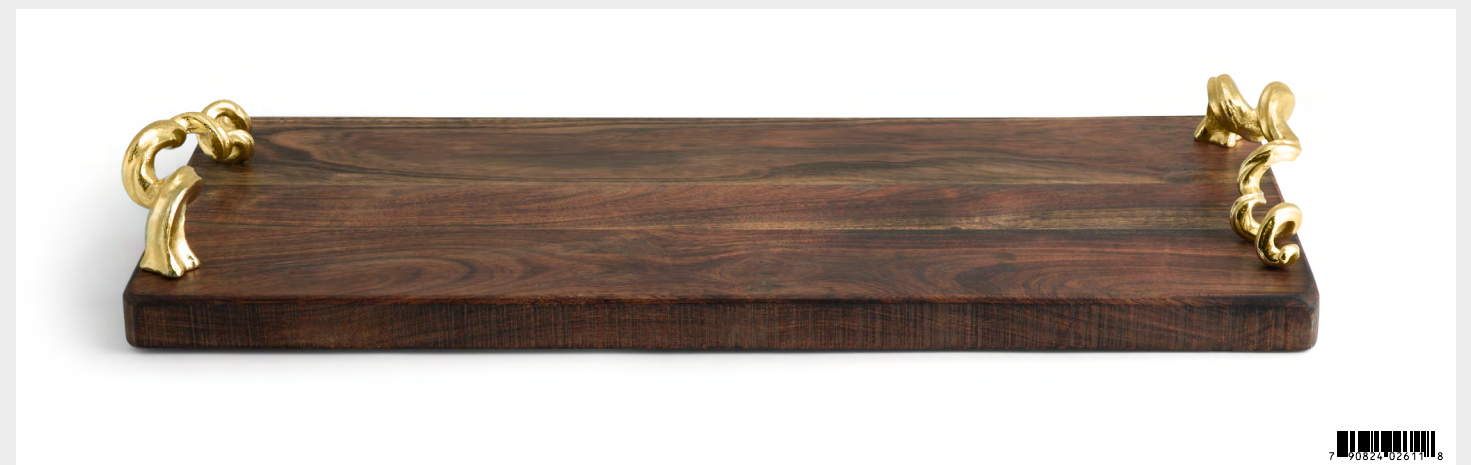

Vine Wood Board

130261 — 25"L x 10"W x 3.5"H; Wood, Goldtone