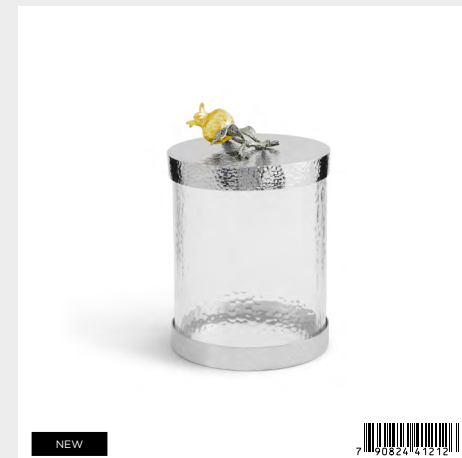

NEW

**Pomegranate Silver & Gold Candleholders Set of 2**

174113 — 3.5”L x 3”W x 9”H; Nickelplate, Marble, Goldplate 24K

NEW

**Pomegranate Silver & Gold 5 x 7 Frame**

174116 — (Holds 5x7 Photo) 10”L x 8”W; Nickelplate, Goldtone

NEW

**Pomegranate Silver & Gold Paper Towel Holder**

174119 — 14”H, 6.75”Dia.; Nickelplate, Goldtone, Stainless Steel

NEW

**Pomegranate Silver & Gold Small Canister**

174121 — 8.5”H, 6.25”Dia., 62 Oz.; Glass, Nickelplate, Goldtone