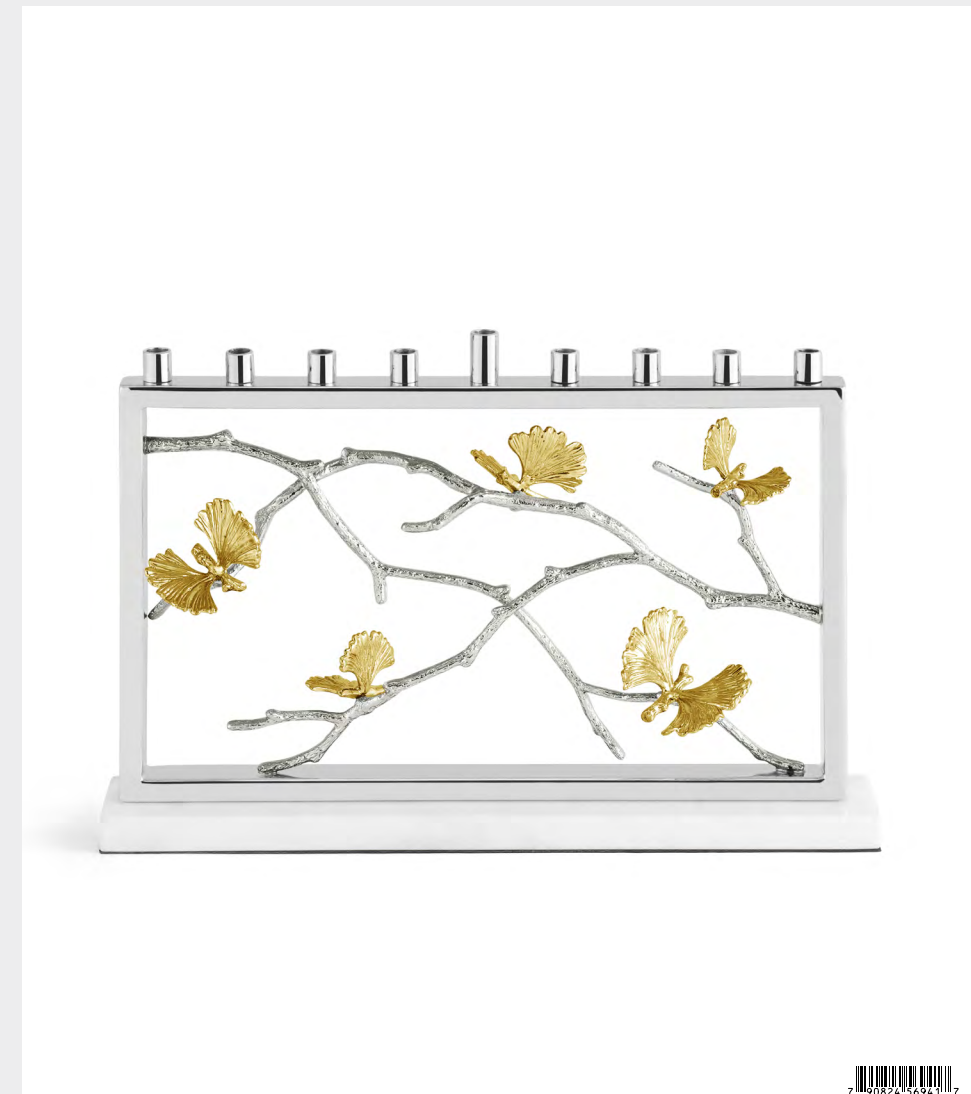

Butterfly Ginkgo Luxe Menorah
175694 — 12.75" L x 2" W x 8" H; Stainless Steel, Goldtone, Nickelplate, Marble