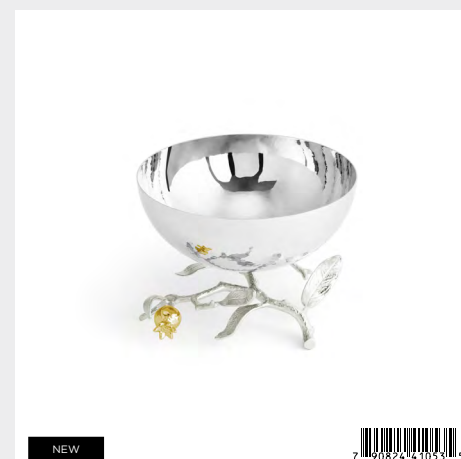

NEW 

**Pomegranate Silver & Gold Cake Stand**

174100 — 11"Dia., 6"H; Nickelplate, Marble, Goldplate 24K

NEW 

**Pomegranate Silver & Gold Cake Knife**

174101 — 11"L; Stainless Steel, Nickelplate

NEW 

**Pomegranate Silver & Gold Serving Tray**

174111 — 17.5"L x 13"W x 3"H; Stainless Steel, Nickelplate, Goldplate 24K

NEW 

**Pomegranate Silver & Gold Serving Bowl**

174106 — 10.5"Dia., 7"H, 52 Oz.; Stainless Steel, Nickelplate, Goldplate 24K

NEW 

**Pomegranate Silver & Gold Serving Set**

174110 — 12"L; Stainless Steel, Nickelplate

NEW 

**Pomegranate Silver & Gold Small Bowl**

174105 — 7.5"Dia., 4"H, 25 Oz.; Stainless Steel, Nickelplate, Goldplate 24K

NEW 

**Pomegranate Silver & Gold Nut Bowl**