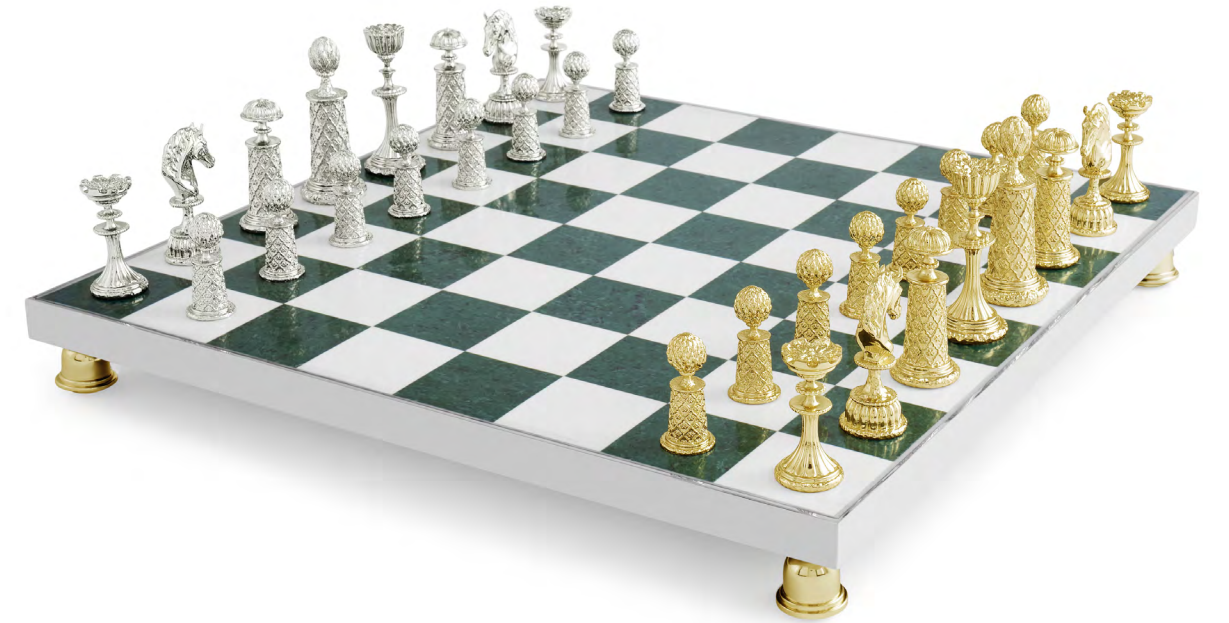

Palace Chess Set

130769 — 16.25"L x 16.25"W x 2"H; Stainless Steel, Goldtone, Nickelplate, White & Green Marble