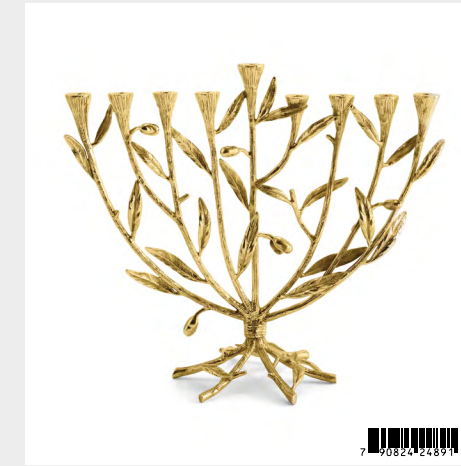

Olive Branch Menorah
112489 — 11.5"L x 5.25"W x 10"H; Natural Brass