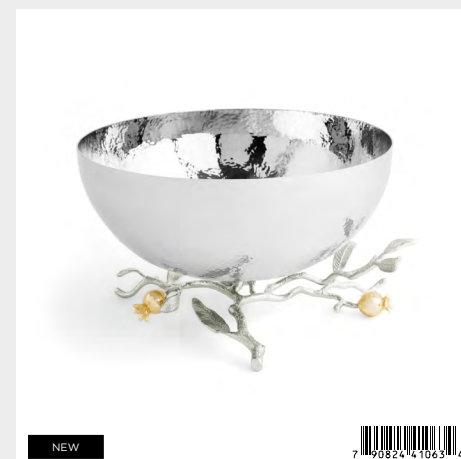

NEW 

**Pomegranate Silver & Gold Cake Stand**

174100 — 11"Dia., 6"H; Nickelplate, Marble, Goldplate 24K

NEW 

**Pomegranate Silver & Gold Cake Knife**

174101 — 11"L; Stainless Steel, Nickelplate

NEW 

**Pomegranate Silver & Gold Serving Tray**

174111 — 17.5"L x 13"W x 3"H; Stainless Steel, Nickelplate, Goldplate 24K

NEW 

**Pomegranate Silver & Gold Serving Bowl**

174106 — 10.5"Dia., 7"H, 52 Oz.; Stainless Steel, Nickelplate, Goldplate 24K

NEW 

**Pomegranate Silver & Gold Serving Set**

174110 — 12"L; Stainless Steel, Nickelplate

NEW 

**Pomegranate Silver & Gold Small Bowl**

174105 — 7.5"Dia., 4"H, 25 Oz.; Stainless Steel, Nickelplate, Goldplate 24K

NEW 

**Pomegranate Silver & Gold Nut Bowl**