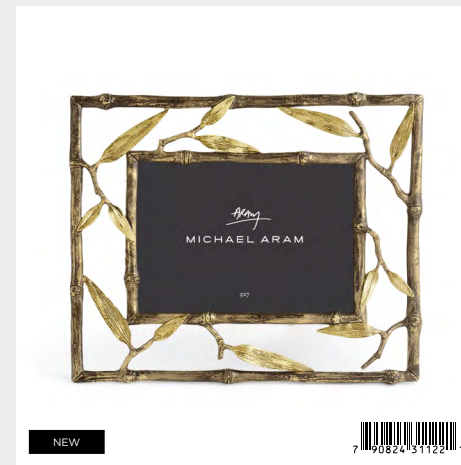

NEW

**Zen Garden Medium Bowl**

133114 — 11.75"L x 10"W x 6"H, 115 Oz.; Hand Textured Stainless Steel, Natural & Oxidized Brass

NEW

**Zen Garden Easel Frame**

133110 — (Holds 4x6 Photo) 9"L x 8"W x 7.5"H; Nickelplate, Oxidized Brass, Goldtone

NEW

**Zen Garden Pebble Vase**

133121 — 17.5"L x 5"W x 9.25"H; Hand Textured Stainless Steel, Natural & Oxidized Brass

NEW

**Zen Garden Centerpiece Bowl**

133116 — 25.5"L x 7.5"W x 5"H; Hand Textured Stainless Steel, Natural & Oxidized Brass

NEW

**Zen Garden Nut Bowl with Spoon**

133112 — 4"L x 3"W x 2.75"H, Spoon 4.75"L, 8.45 Oz.; Hand Textured Stainless Steel, Natural & Oxidized Brass

NEW

**Zen Garden 5 x 7 Frame**

133111 — (Holds 5x7 Photo) 12"L x 10"W; Oxidized Brass, Goldtone