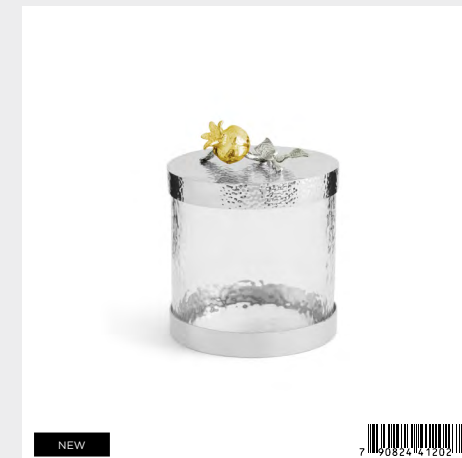

NEW

**Pomegranate Silver & Gold Paper Towel Holder**

174119 — 14”H, 6.75”Dia.; Nickelplate, Goldtone, Stainless Steel

NEW

**Pomegranate Silver & Gold Small Canister**

174121 — 8.5”H, 6.25”Dia., 62 Oz.; Glass, Nickelplate, Goldtone

NEW

**Pomegranate Silver & Gold Extra Small Canister**

174120 — 5”H, 6.25”Dia., 36 Oz.; Glass, Nickelplate, Goldtone