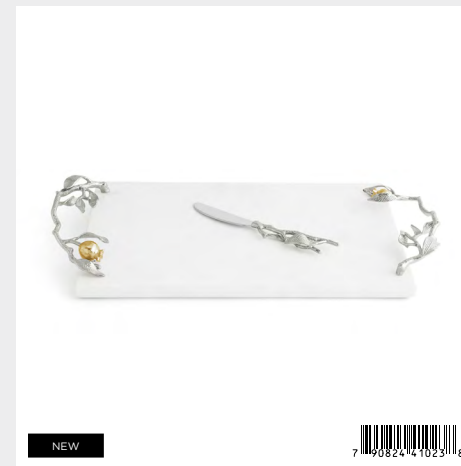

174103 — 8.25”L x 8.25”W x 8.5”H; Stainless Steel, Nickelplate, Goldplate 24K

NEW

**Pomegranate Silver & Gold Vase**

174104 — 9”L x 8.5”W x 10.5”H; Stainless Steel, Nickelplate, Goldplate 24K

NEW

**Pomegranate Silver & Gold Cheeseboard & Spreader**