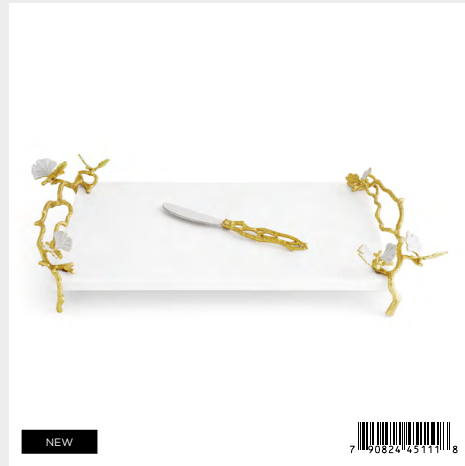

**Butterfly Ginkgo Gold Large Tray**  
 174507 — 20.75”L x 12.75”W x 3.5”H; Stainless Steel, Natural Brass, White Enamel

**Butterfly Ginkgo Gold Medium Tray**  
 174508 — 15.75”L x 10”W x 3.25”H; Stainless Steel, Natural Brass, White Enamel

**Butterfly Ginkgo Gold Two Tier Etagere**  
174509 — Overall 13"H, Top 7"Dia., Bottom 9"Dia.;  
Stainless Steel, Natural Brass, White Enamel

**Butterfly Ginkgo Gold Trinket Dish**  
174510 — 9.25"L x 8.75"W x 3.5"H; Marble, Natural  
Brass, White Enamel