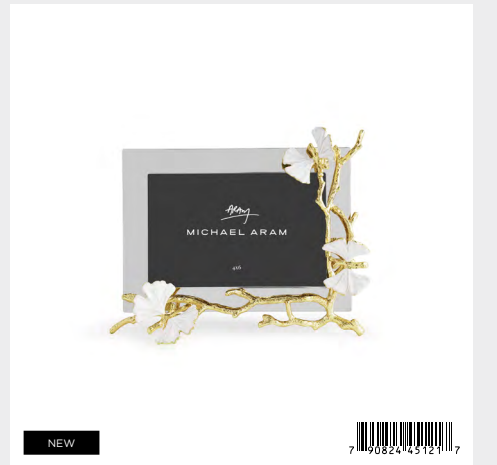

Butterfly Ginkgo Gold 4 x 6 Frame
174512 — (Holds 4x6 Photo) 7.5"L x 5"W; Nickelplate,
Goldtone, White Enamel