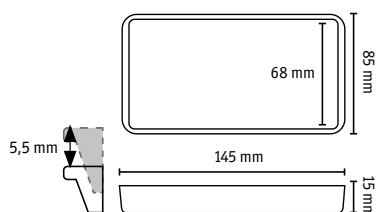

Das universelle Geschirr für Pizza, Quiche, Pommes Frites, Kuchen und Snacks. Alle Teile sind miteinander kombinierbar und bieten somit eine Fülle an Einsatzmöglichkeiten.

The universal crockery for pizza, quiche, chips, cakes and snacks. All parts can be combined with each other and therefore offer a wealth of possible uses.

La vaisselle universelle pour les pizzas, les quiches, les frites, les gâteaux et les snacks. Toutes les pièces peuvent être combinées entre elles et offrent ainsi une multitude de possibilités d'utilisation.

»MOVE TRAY 145mm

Teller 145 x 85mm | Plate 145 x 85mm | Assiette 145 x 85mm

Dimensions: **145 x 85 x 15 mm**

Weight: **32 g**

Art.No: **8110701**
PU: **60 (bulk packed)**

Art.No: **6110701**
PU: **1 (Set of 24)**