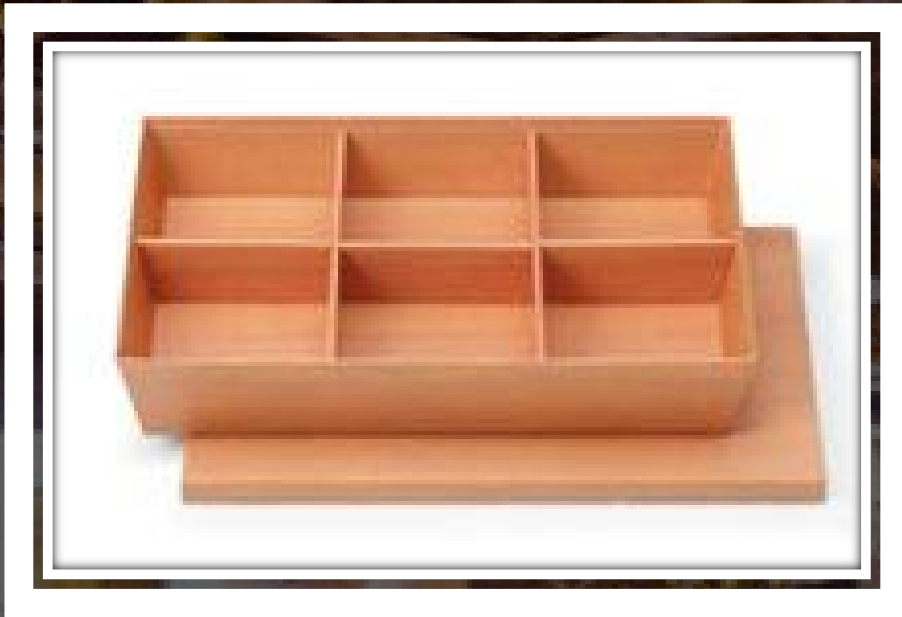

TACO HOLDER

TACO HOLDER

- BO-960
- Case Qty 12 pieces

TO - GO
CONTAINERS

BROWN PAPER BOX

BROWN PAPER TO GO BOX

- JS-168
- 280 x 190 x 60 mm
- Case Qty 60 pieces

BLACK PAPER BOX