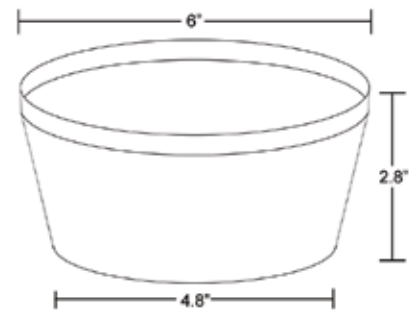

[ New Addition  
Piazza Aqua ]

Dark Blue

Choose your size

Mini

Medium

Small

Large

Color coordinate and create a collection that is unique to your brand!