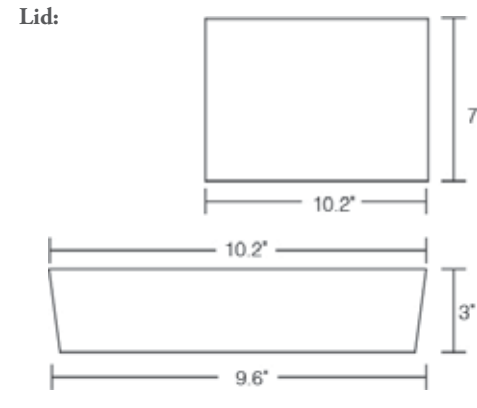

Georgetown Half Bento Box

Bento Box Dimensions

Box & Lid