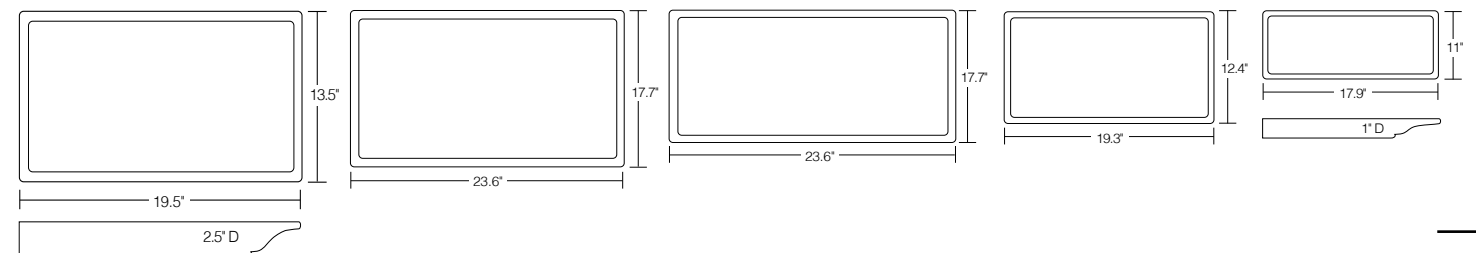

Multi-purpose, clean-lined basics for everyday use.