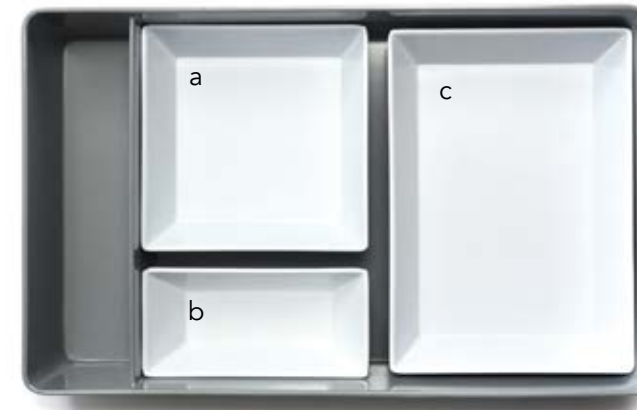

**Georgetown White Bento Box
with Side Compartment***
6176 Melamine
16"L x 10.3"W x 3.0"H
Lid Included

6242 - Smoke
6159 - Bamboo
7667 - Sky Blue Bamboo

Perfect for
flatware or
condiments

GEORGETOWN

Our most popular bento box!

**Georgetown Smoke Bento Box
with Side Compartment***
6242 Melamine
16 "L x 10.3"W x 3.0"H

**Georgetown Smoke Bento Box
without Side Compartment***
6252 Melamine
14"L x 10.3"W x 3.0"H
Lid Included

6152 - White
6151 - Bamboo
6207 - Sky Blue Bamboo

Standard Colors

- White
- Bamboo
- Smoke
- Sky Blue Bamboo

Mix and match!

Removable insert dishes for different menu combinations.

a. Georgetown Square Dish*
6140 Melamine
6.1"L x 6.1"W x 1.6"H

b. Georgetown Rectangle Dish Small*
6141 Melamine
6.3"L x 2.9"W x 1.6"H

Georgetown Square Dish Small*
6246 Melamine
3"L x 3"W x 1.6"H

c. Georgetown Rectangle Dish Large*
6142 Melamine
9.3"L x 6.5"W x 1.6"H

*Custom Color Options Available.

**See Next Page For Insert
Dish-Configurations.**

Georgetown Bamboo Half Bento Box*
6247 Melamine
10.2"L x 7.0"W x 3.0"H
*Lid Included

1338 - Smoke
1339 - Water
6255 - Piazza Aqua
6262 - Sky Blue Bamboo
6272 - Piazza Tan