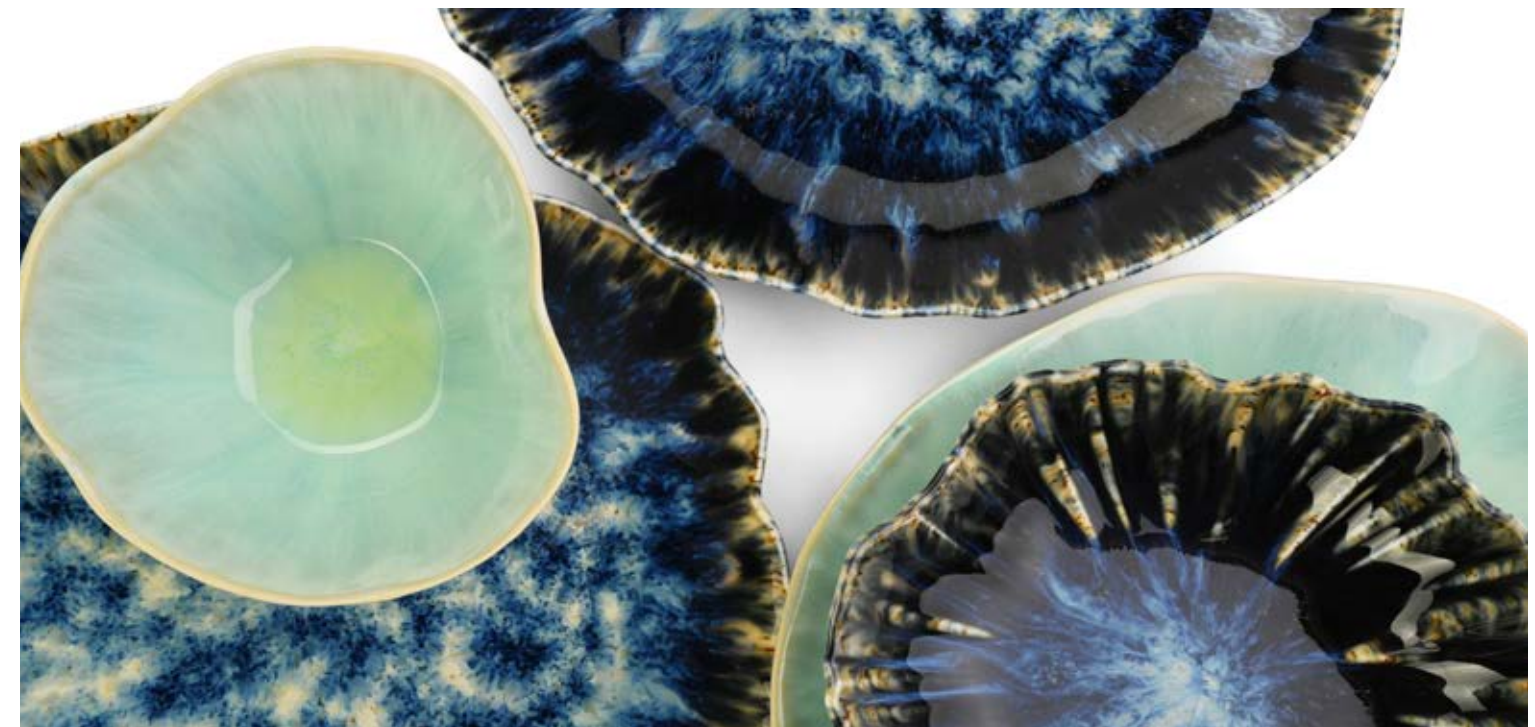

**Perla Bowl**  
1916 Stoneware  
6"D x 3"H

**Fiore Main Plate**  
7230 Porcelain  
11"D x 1.3"H

**Fiore Side Plate**  
7231 Porcelain  
8"D x 1"H

**Fiore Deep Plate**  
7232 Porcelain  
9.5"D x 2"H

**Fiore Bowl**  
7233 Porcelain  
5.5"D x 2.75"H

# LA MER

Specialty dinnerware accents brought to new levels. Combining high volume durability with show-stopping waves of color and pattern.

**La Mer Platter Tan**  
7229 Porcelain  
8"W x 11"L x 1"H

**La Mer Platter Blue**  
7225 Porcelain  
8"W x 11"L x 1"H