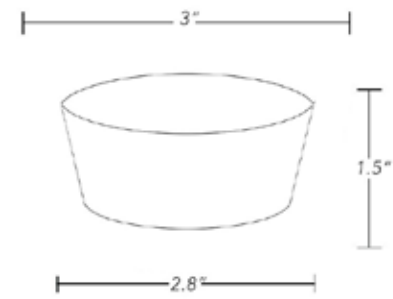

[ New Addition  
Piazza Aqua ]

Dark Blue

Choose your size

Mini

Medium

Small

Large

Color coordinate and create a collection that is unique to your brand!