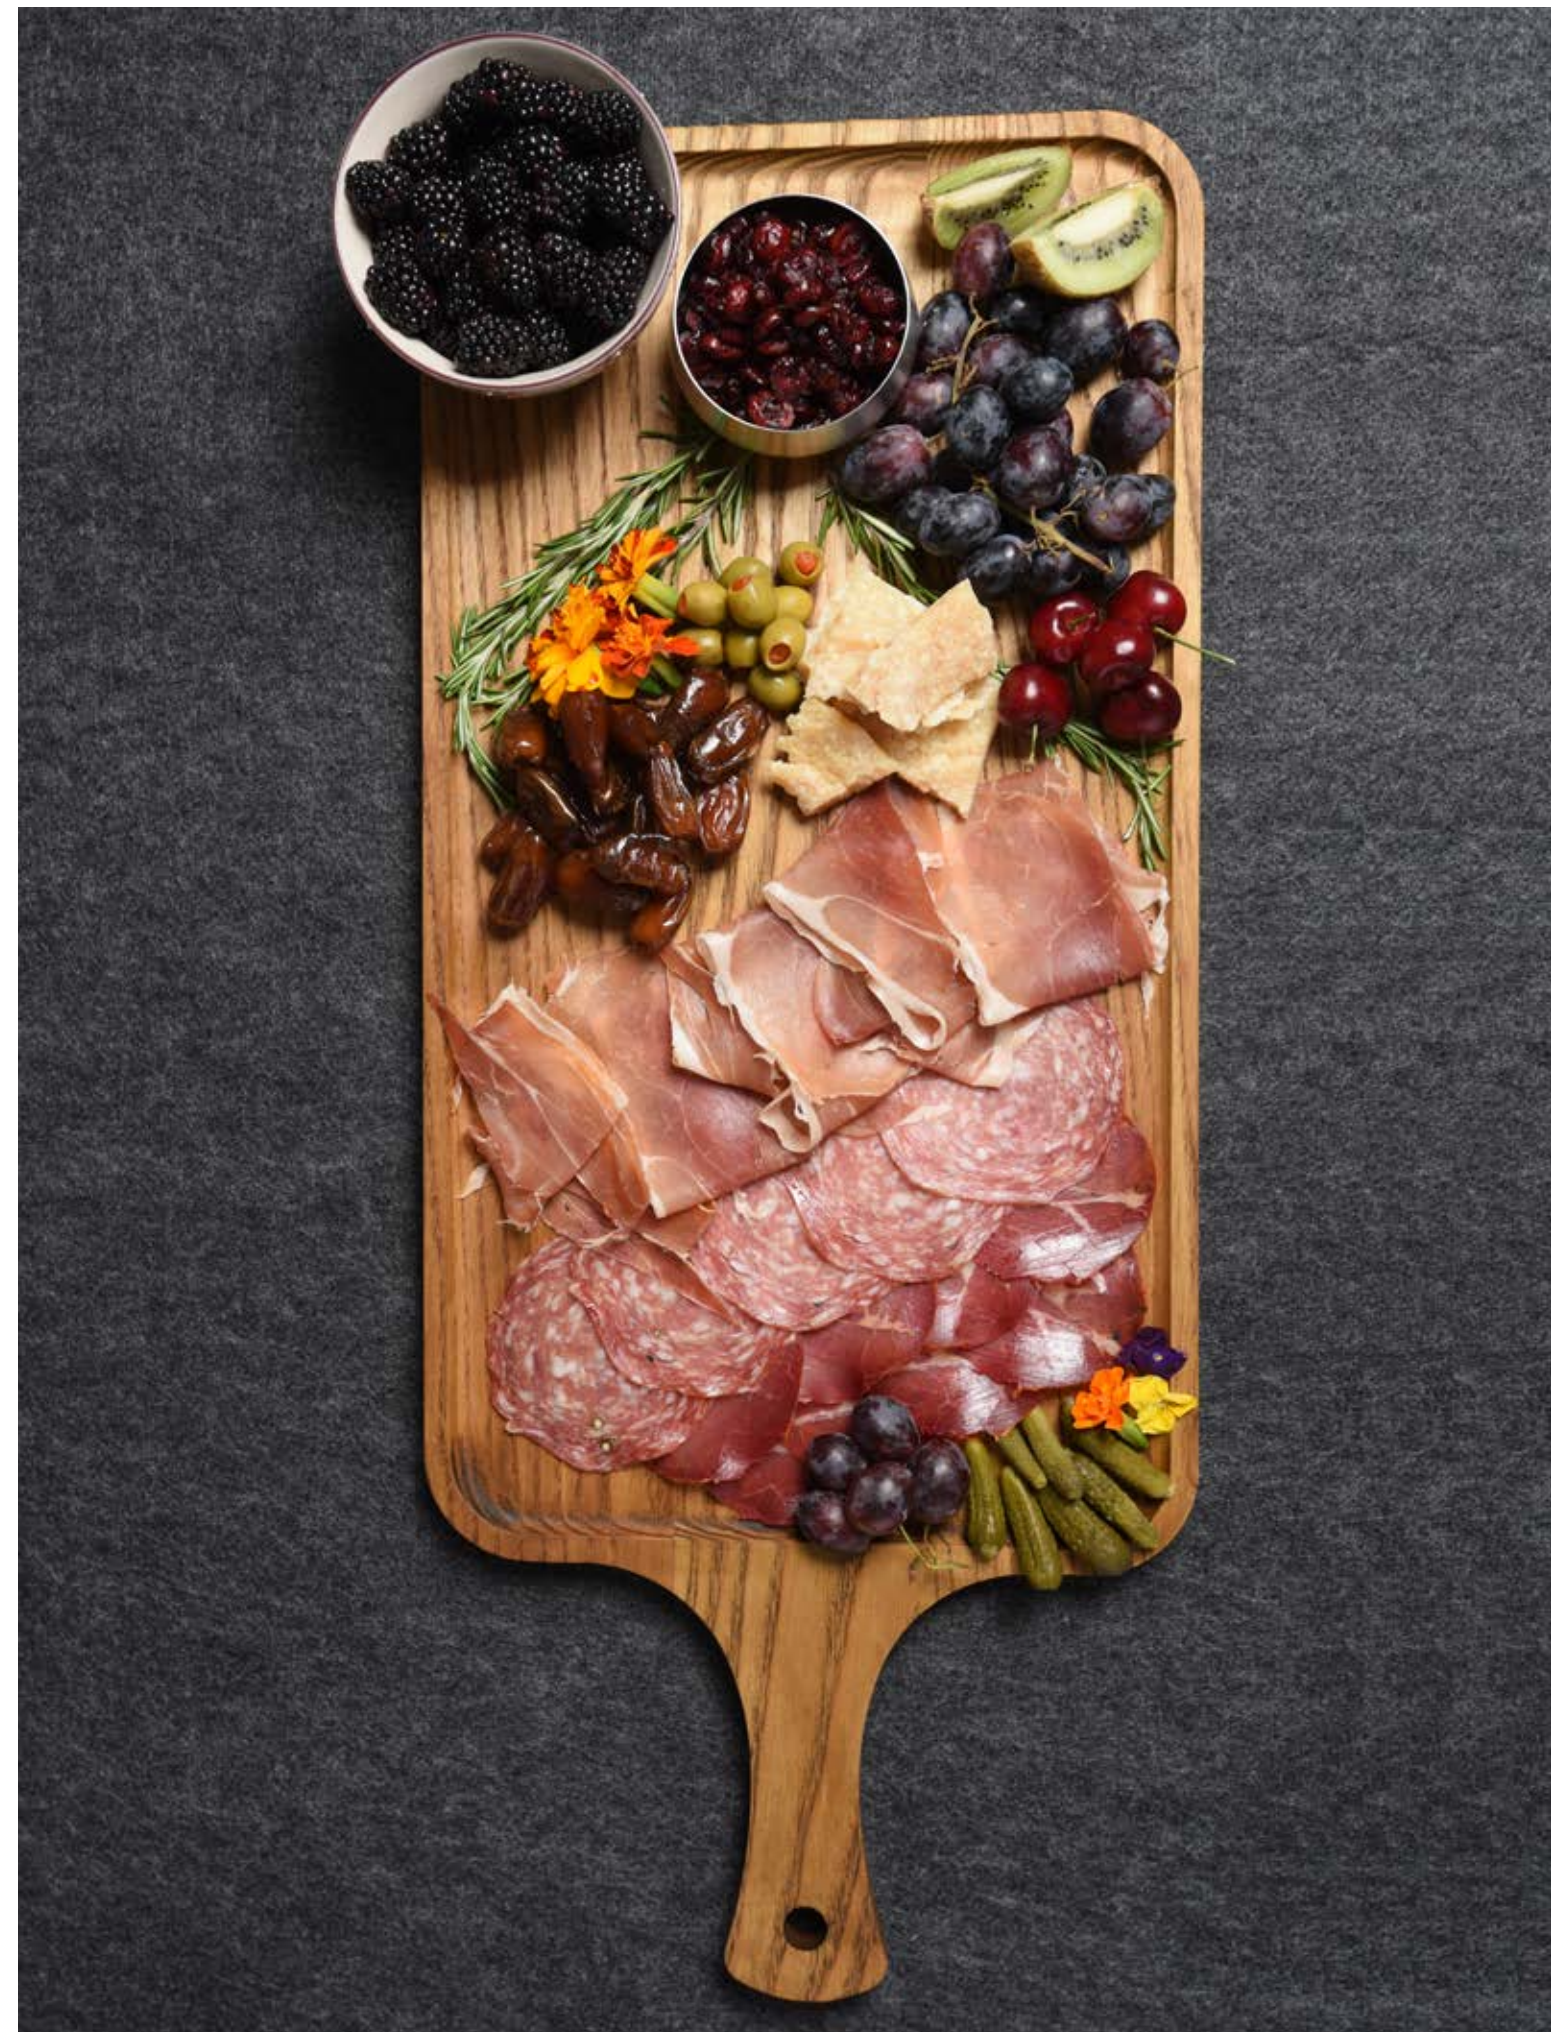

REDWOOD

Simple yet so very sophisticated.