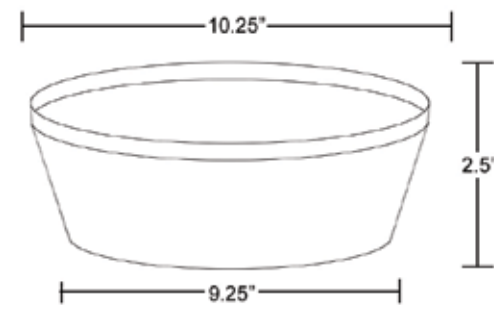

[ New Addition  
Piazza Aqua ]

Dark Blue

Choose your size

Mini

Medium

Small

Large

Color coordinate and create a collection that is unique to your brand!