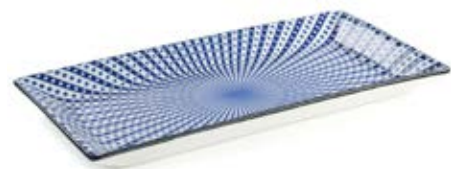

# TANGO

Striking, bold and a touch dramatic, this glazed stoneware will steal every show.

**Tango Large Plate**  
1908 Stoneware  
10"D x 0.59"H

**Tango Side Plate**  
1909 Stoneware  
8.5"D x 0.59"H

**Tango Bowl**  
1910 Stoneware  
6"D x 2.5"H