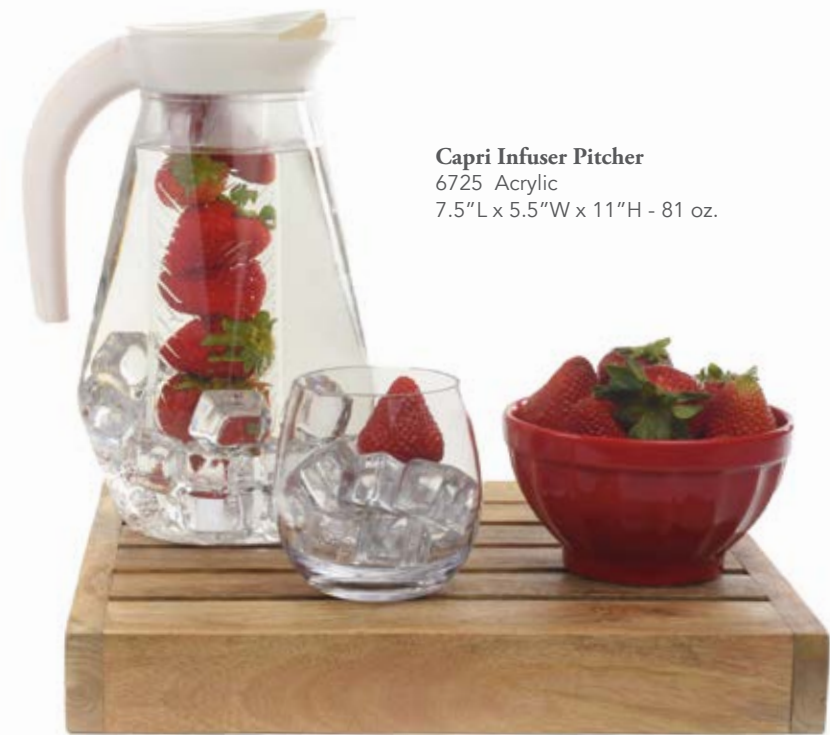

Capri Infuser Pitcher
6725 Acrylic
7.5"L x 5.5"W x 11"H - 81 oz.