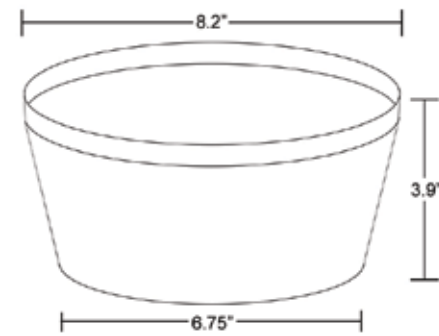

Choose your size

Medium

Color coordinate and create a collection that is unique to your brand!