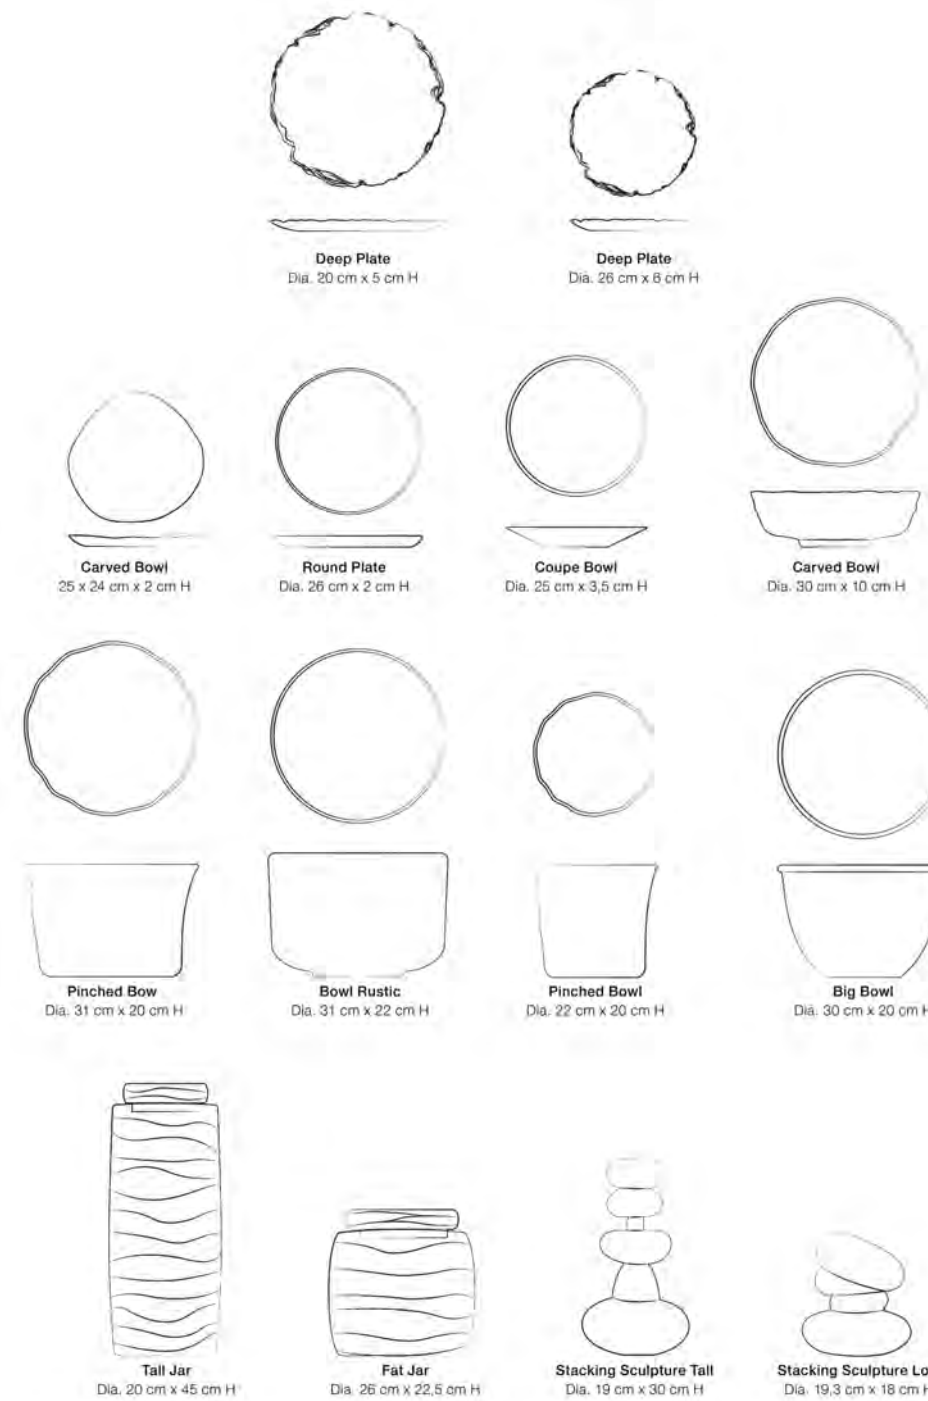

**Teapot**  
Dia. 15.5 cm, 7 cm H

**Sugar Pot**  
Dia. 6.5 cm, 6 cm H

**Espresso Cup and Saucer**  
Dia. 6.5 cm, 6 cm H  
Dia. 11 cm, 2 cm H

**Tea/ Coffee Cup and Saucer**  
Dia. 9 cm, 7 cm H  
Dia. 15 cm, 2 cm H

**Teapot**  
Dia. 15.5 cm, 7 cm H

For Kimpton Naranta - Aki & Jack Restaurant

For Kimpton Naranta - Aki & Jack Restaurant

For Kimpton Naranta - Public area

For Patina Akita

**Round Plate Organic 25**  
Dia. 25 cm, 2 cm H

**Round Plate Organic 20**  
Dia. 20 cm, 2 cm H

**Deep Plate 21**  
Dia. 21 cm, 4 cm H

**Rectangle Plate**  
30 x 9 cm, 1.5 cm H

**Deep Plate 26**  
Dia. 26 cm, 3.5 cm H

**Side Plate 18**  
Dia. 18 cm, 3 cm H

**Agedashi Bowl**  
Dia. 8.5 cm, 8 cm H

**Rice Bowl**  
Dia. 11 cm, 6 cm H

**Soup Bowl**  
Dia. 17 cm, 7 cm H

**Low Bowl 17**  
Dia. 17 cm, 5.5 cm H

**Low Bowl 20**  
Dia. 20 cm, 5.5 cm H

**Ocha Cup**  
Dia. 8 cm, 8.5 cm H