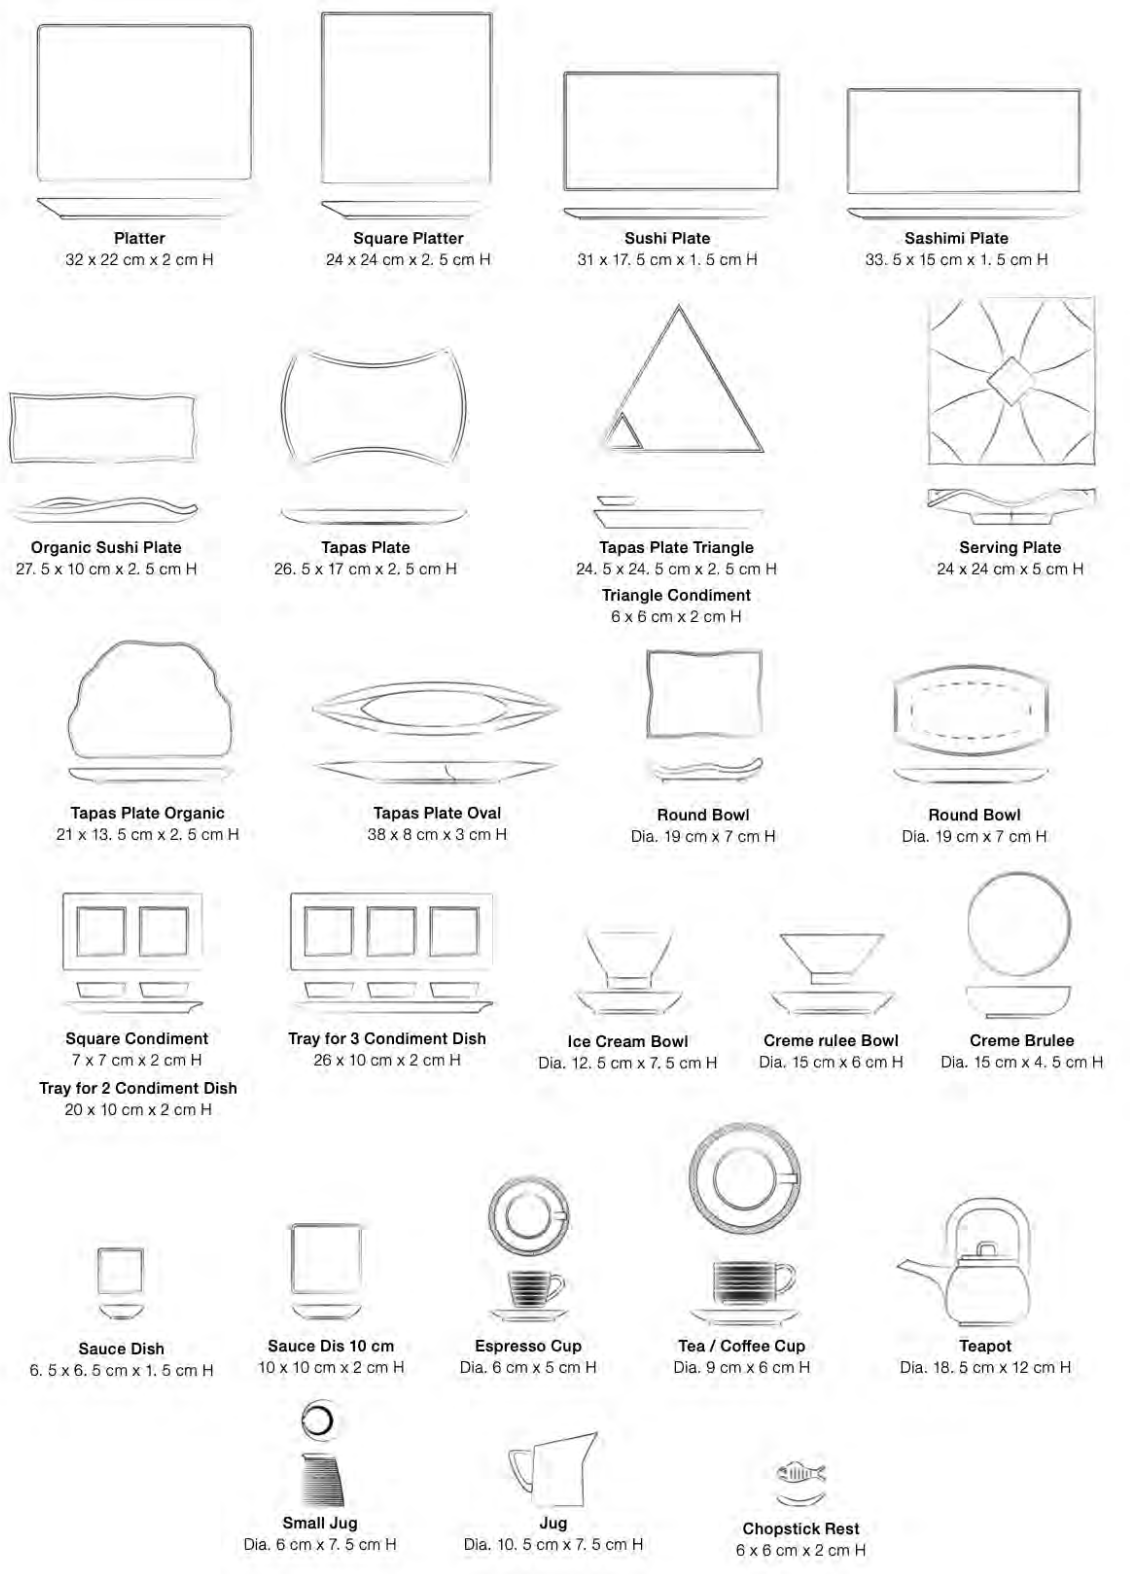

Savitra

Volume 10

For Sardine