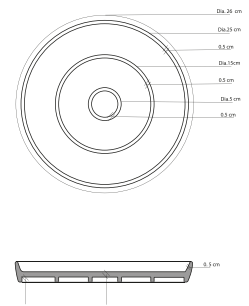

For Fairmont Jakarta