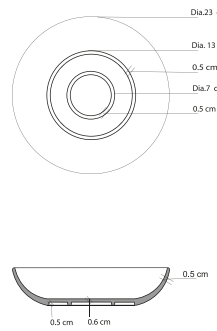

For Fairmont Jakarta