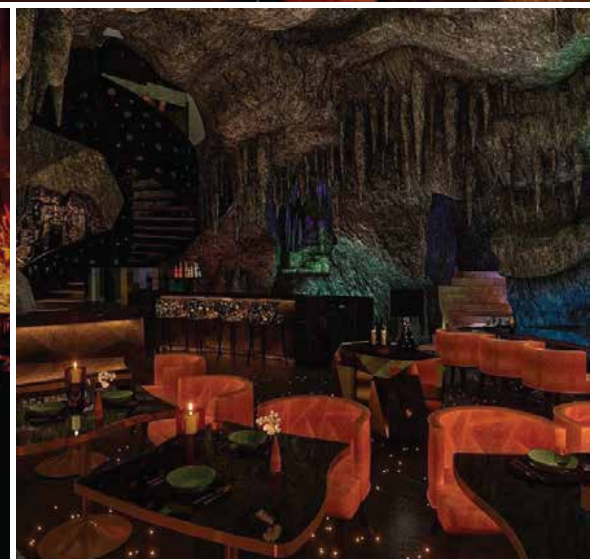

Savitra

Volume 5

For The Edge