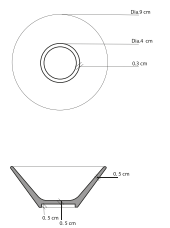

For Fairmont Jakarta