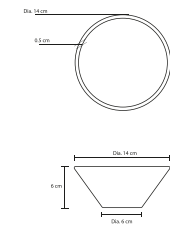

For Fairmont Jakarta