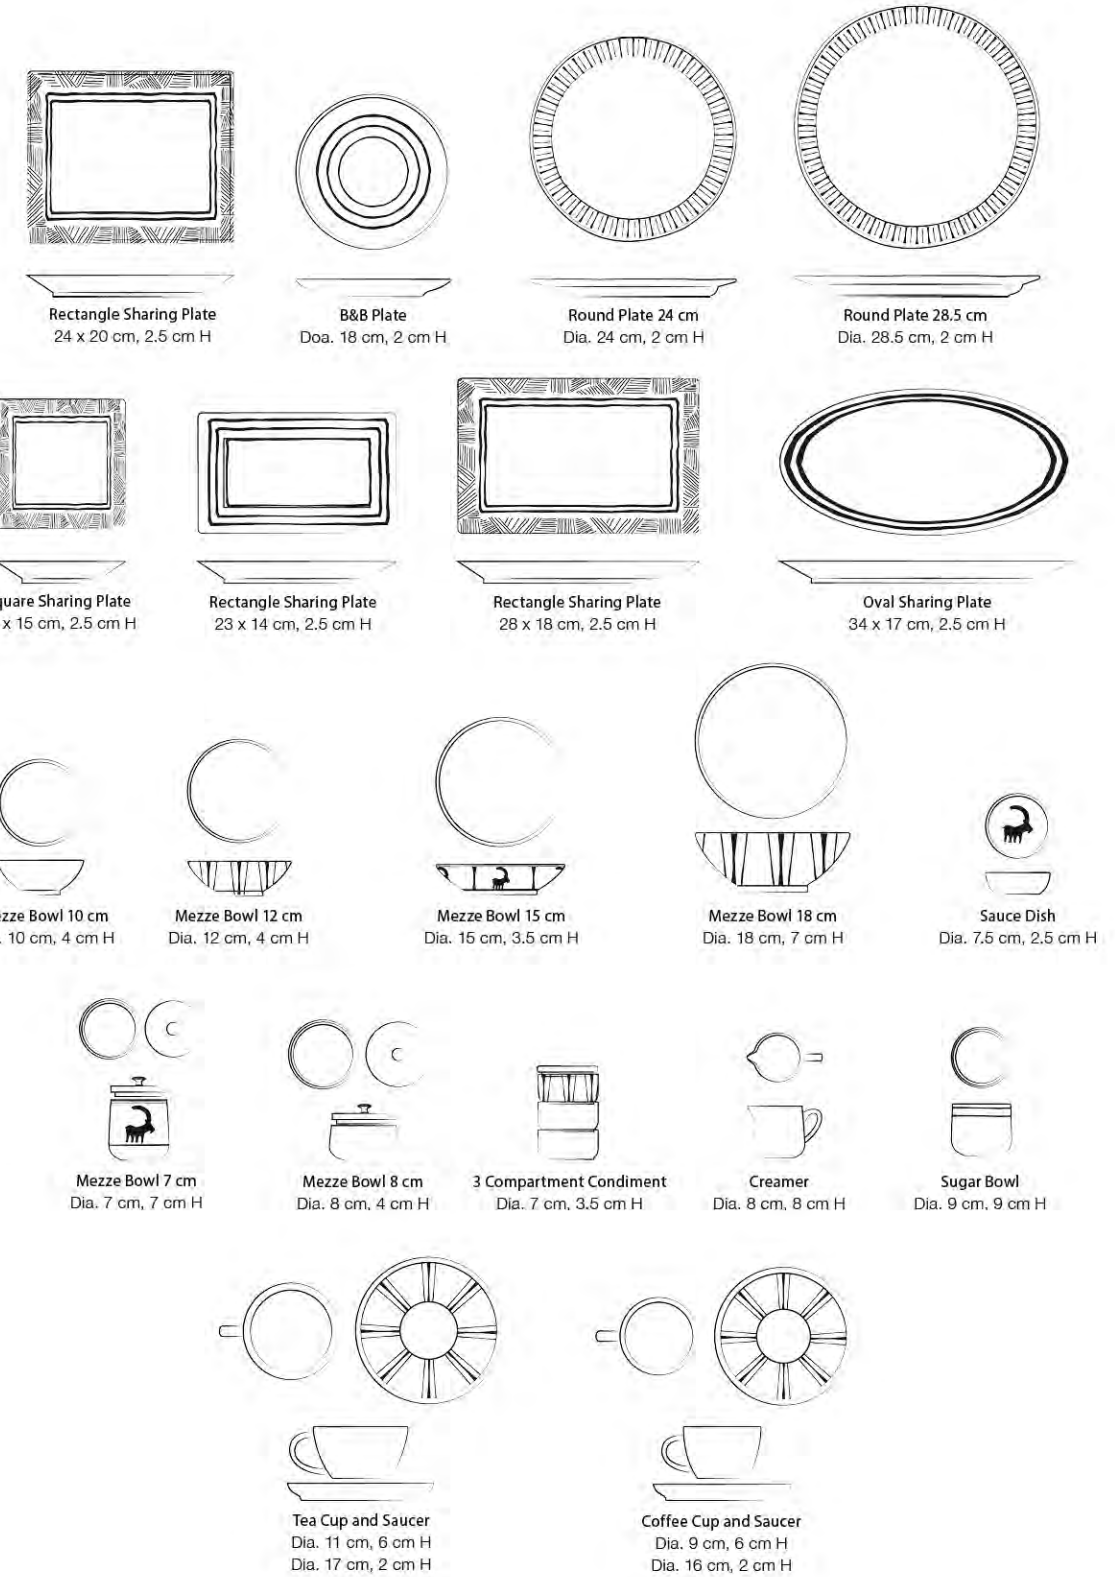

**Pizza Plate**  
Dia. 31 cm, 2 cm H

**Small Seafood Plate**  
31x 17 cm, 3 cm H

**Large Seafood Plate**  
45 x 20 cm, 3.5 cm H

**Cereal Bowl**  
Dia. 16 cm, 6 cm H

**Small Salad Plate**  
Dia. 18 cm, 4 cm H

**Large Salad Plate**  
Dia. 22.5 cm, 4 cm H

**Pasta Plate**  
Dia. 21 cm, 5.5 cm H

**Noodle Bowl**  
Dia. 16 cm, 8.5 cm H

**Rice Bowl with Lid**  
Dia. 11 cm, 6.5 cm H

**Condiment Bowl**  
Dia. 10 cm, 3 cm H

# Jivana

Volume 3

For Hujan Locale

**Fish Plate**  
40 x 21 cm x 3 cm H

**Flat Plate 26.5 cm**  
Dia. 26.5 cm x 2.7 cm H

**Flat Plate 24 cm**  
Dia. 24 cm x 2.7 cm H

**Plate 27 cm**  
Dia. 27 cm x 3.9 cm H

**Bowl 25 cm**  
Dia. 25 cm x 5.5 cm H