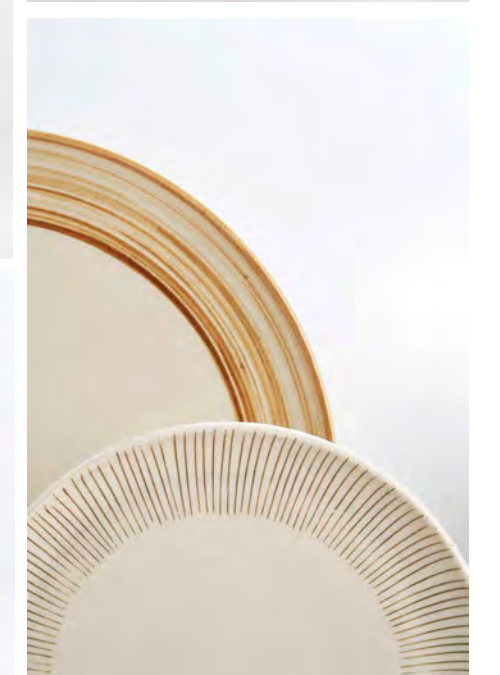

For Kimpton Naranta

**Tea and Coffee Cup**  
Dia. 8 cm, 7 cm H

**Espresso Cup**  
Dia. 6.5 cm, 5.5 cm H

**Teapot**  
Dia. 10 cm, 11 cm H

**Coffee Cup and Saucer**  
Dia. 9 cm, 6 cm H  
Dia. 17 cm, 2 cm H

**Espresso Cup and Saucer**  
Dia. 9 cm, 6 cm H  
Dia. 11.5 cm, 2 cm H