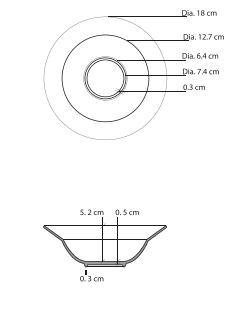

For Fairmont Jakarta