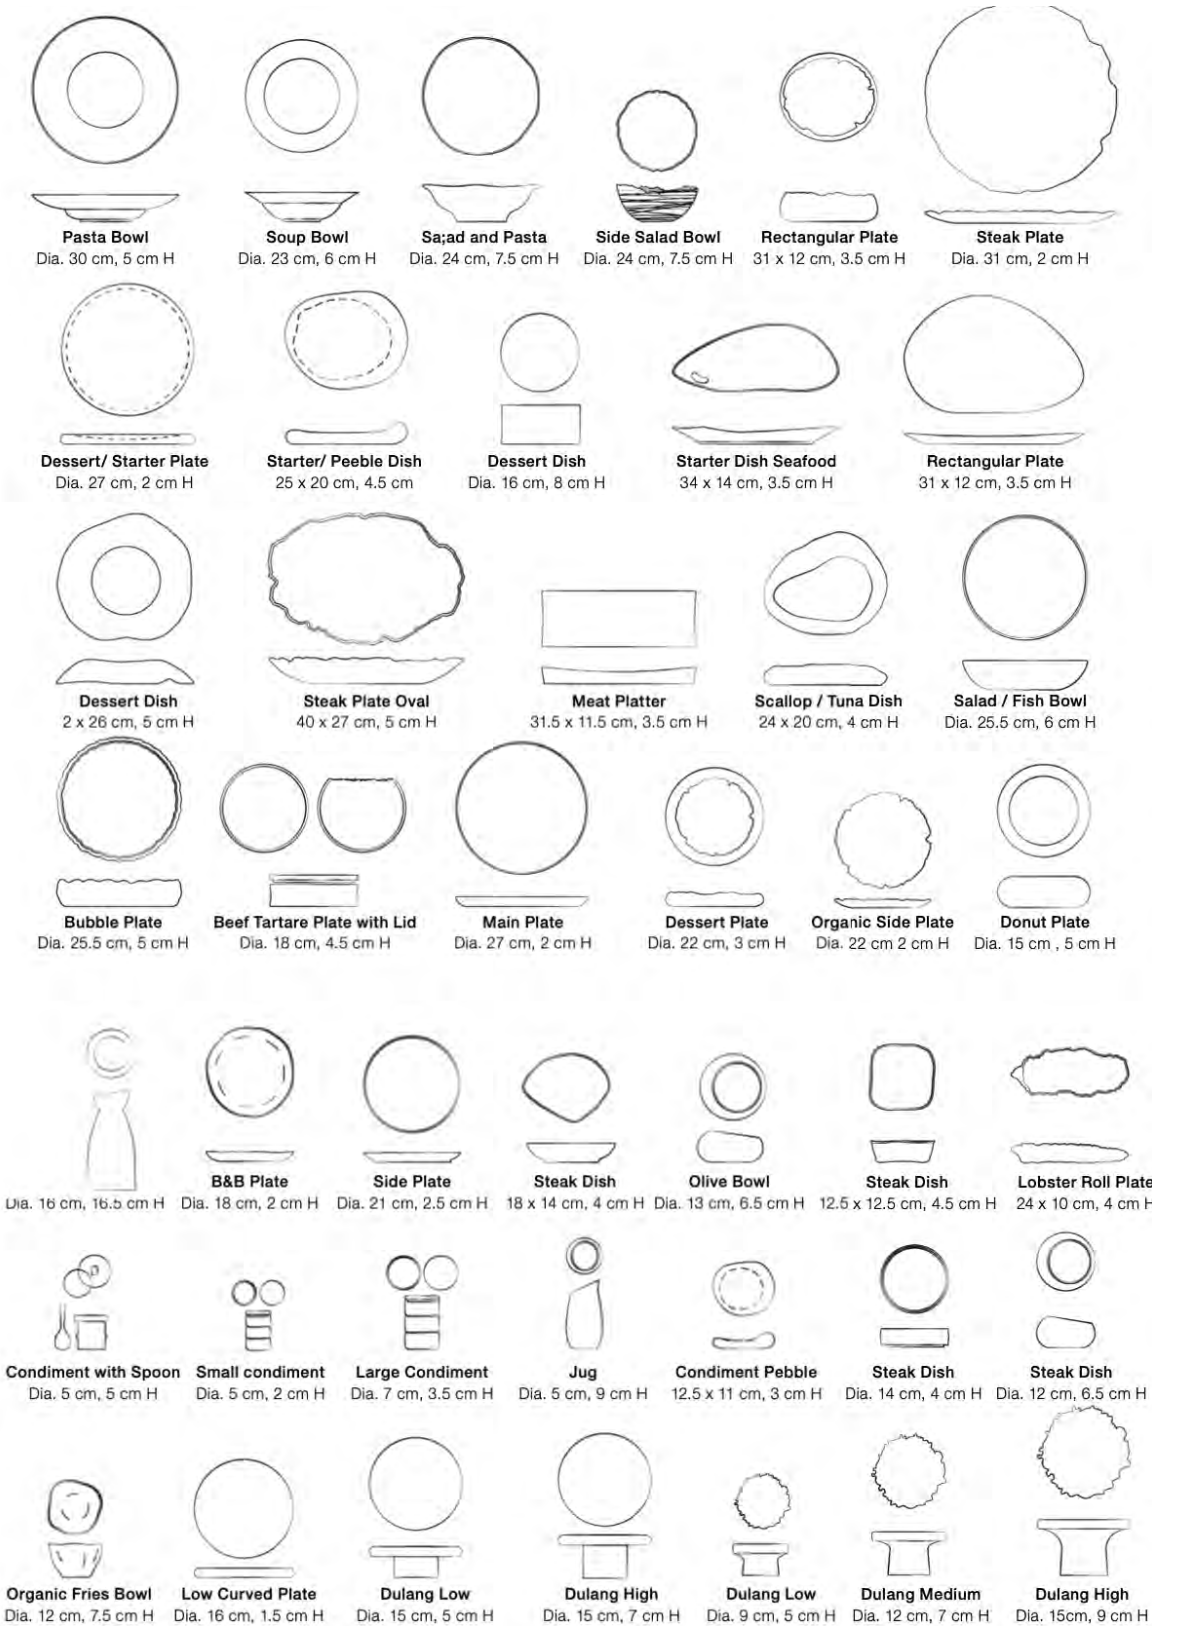

For Kimpton — Maya Pantry