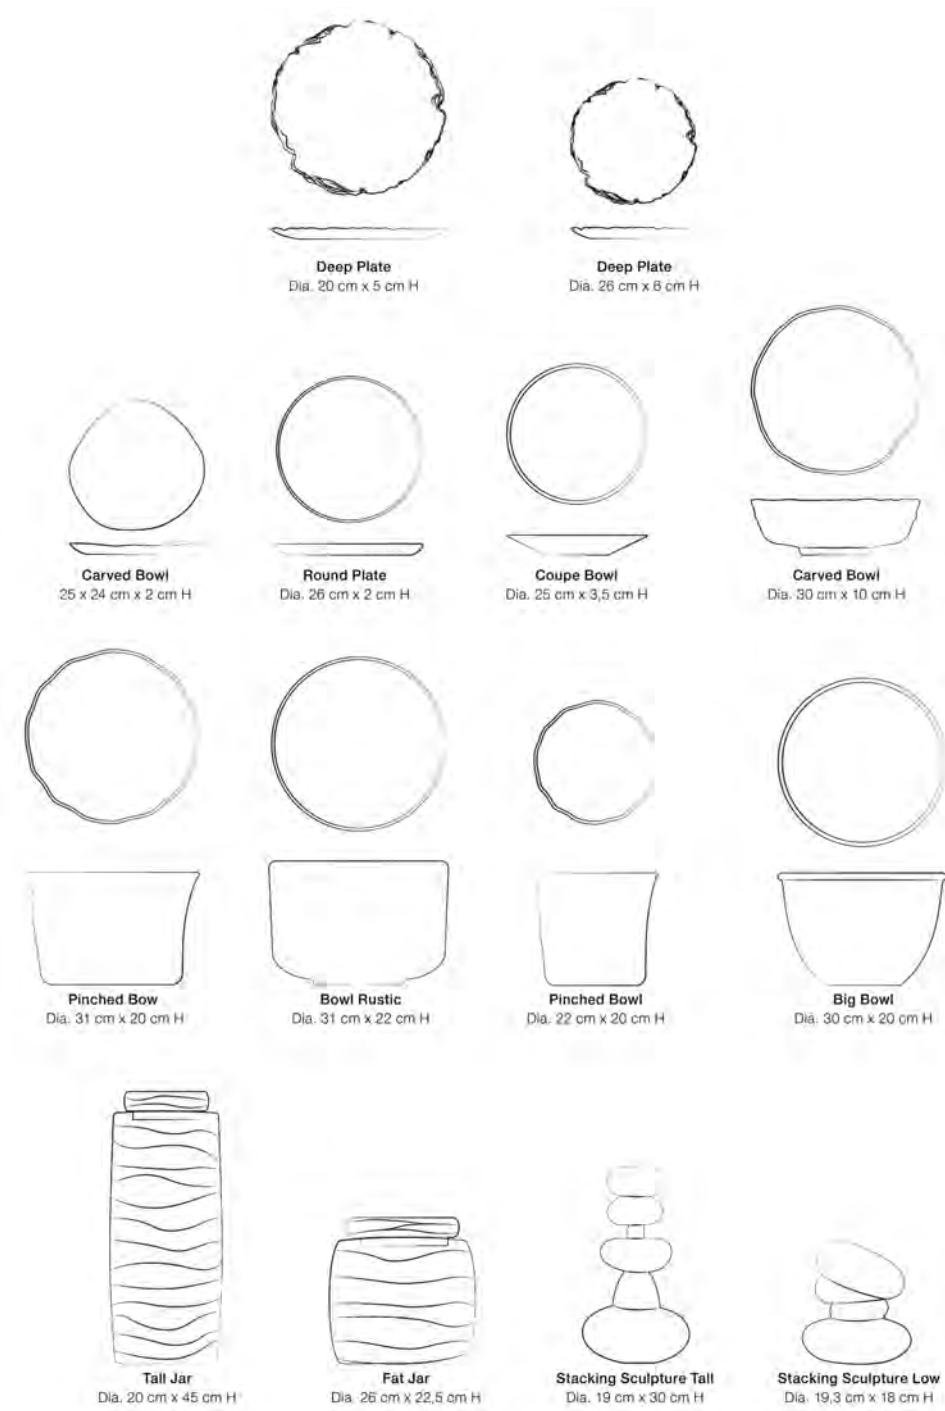

For Kimpton Naranta - Aki & Jack Restaurant