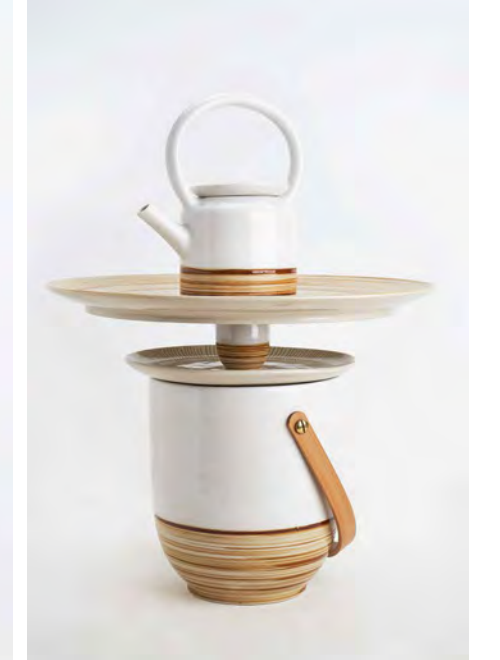

For Kimpton Naranta

**Tea and Coffee Cup**  
Dia. 8 cm, 7 cm H

**Espresso Cup**  
Dia. 6.5 cm, 5.5 cm H

**Teapot**  
Dia. 10 cm, 11 cm H

**Coffee Cup and Saucer**  
Dia. 9 cm, 6 cm H  
Dia. 17 cm, 2 cm H

**Espresso Cup and Saucer**  
Dia. 9 cm, 6 cm H  
Dia. 11.5 cm, 2 cm H

**Teapot**  
Dia. 15.5 cm, 7 cm H

**Sugar Pot**  
Dia. 6.5 cm, 6 cm H

**Espresso Cup and Saucer**  
Dia. 6.5 cm, 6 cm H  
Dia. 11 cm, 2 cm H

**Tea/ Coffee Cup and Saucer**  
Dia. 9 cm, 7 cm H  
Dia. 15 cm, 2 cm H