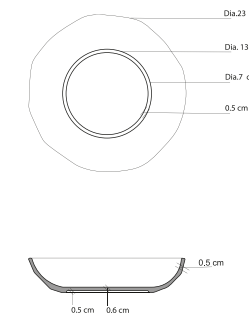

For Fairmont Jakarta