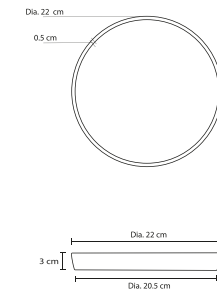

For Fairmont Jakarta