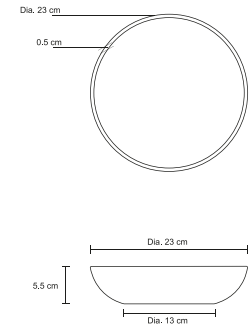

For Fairmont Jakarta