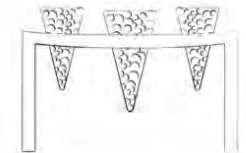

# Savitra

Volume 11

For Ju-Ma-Na

**Oval Serving Plate**  
36 x 17 cm x 3 cm H

**Satay Grill**  
25 x 12 cm x 10.5 cm H

**Satay Sauce Dish**  
13 x 5 cm x 3 cm H

**Wok Plate**  
Dia. 18 cm x 6 cm H

**Tempura Basket**  
17 x 17 cm x 3 cm H

**3 Compartment Dish**  
24 x 9 cm x 1.5 cm H

**Sauce Dish**  
7.5 x 5 cm x 4 cm H

**Side Dish**  
23 x 14 cm x 3 cm H

**Tajine**  
Dia. 18 cm x 17 cm H

**Klepon Tray**  
30 x 10.5 cm x 1.5 cm H

**Soup Bowl**  
Dia. 30 cm x 11.5 cm H