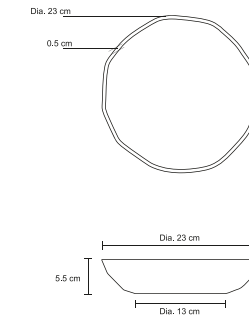

For Fairmont Jakarta