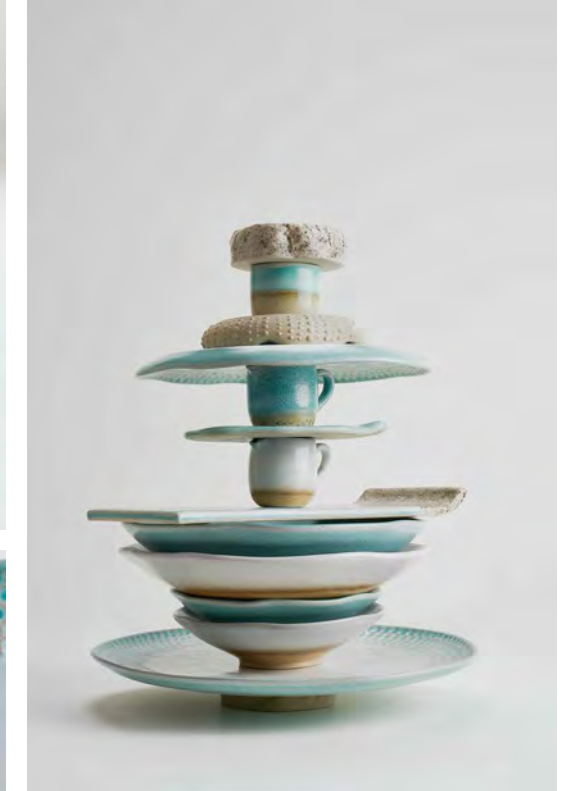

# Udra

Volume 4

For Jumairah — Pool

**Pizza Plate**  
Dia. 32 cm, 2 cm height  
Seasalt Green  
with Antique White Gradation  
Craved Edge

**Main Plate**  
Dia. 29 cm, 2 cm height  
Seasalt Green  
with Antique White Gradation  
Craved Edge