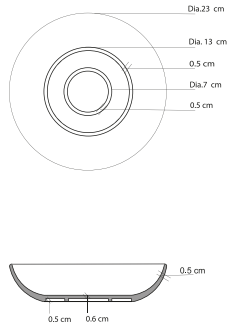

For Fairmont Jakarta