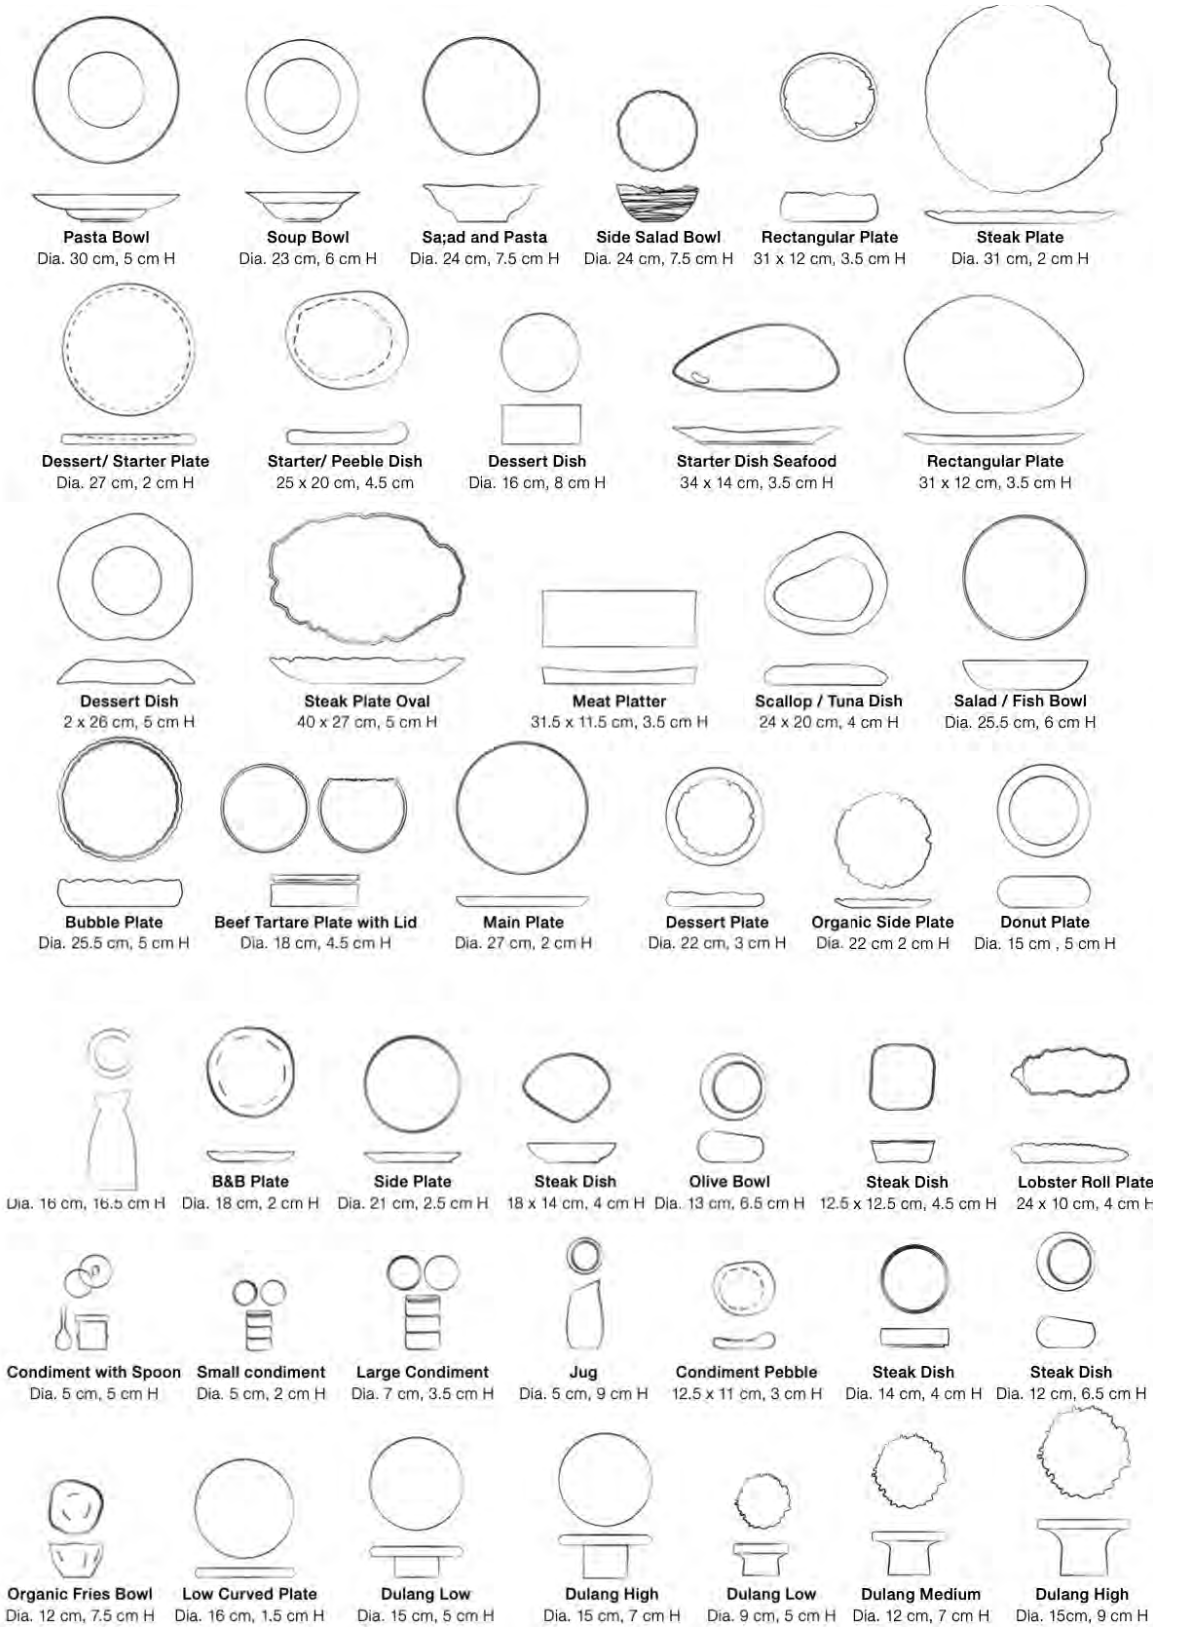

Purnima

Volume 5

For Langham Jakarta