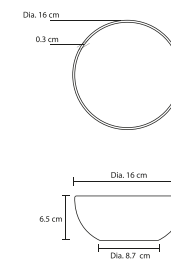

For Fairmont Jakarta