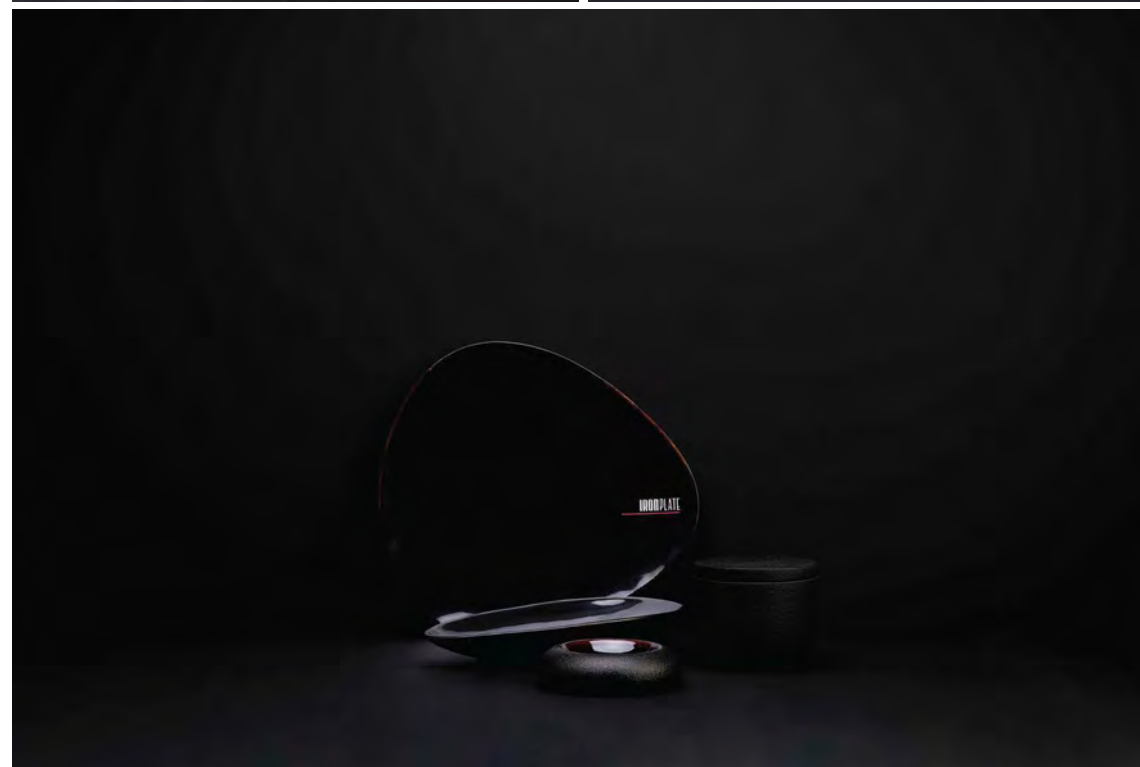

# Purnima

Volume 3

For Canton

For Iron Plate a steakhouse

**Show Plate (160 pcs)**  
24 x 22 cm, 2 cm H  
Brown Metallic,  
Rough Black Stone Speckle

**Deep Plate (48 pcs)**  
Dia 22.5 cm, 5 cm H  
Brown Metallic,  
Rough Black Stone Speckle