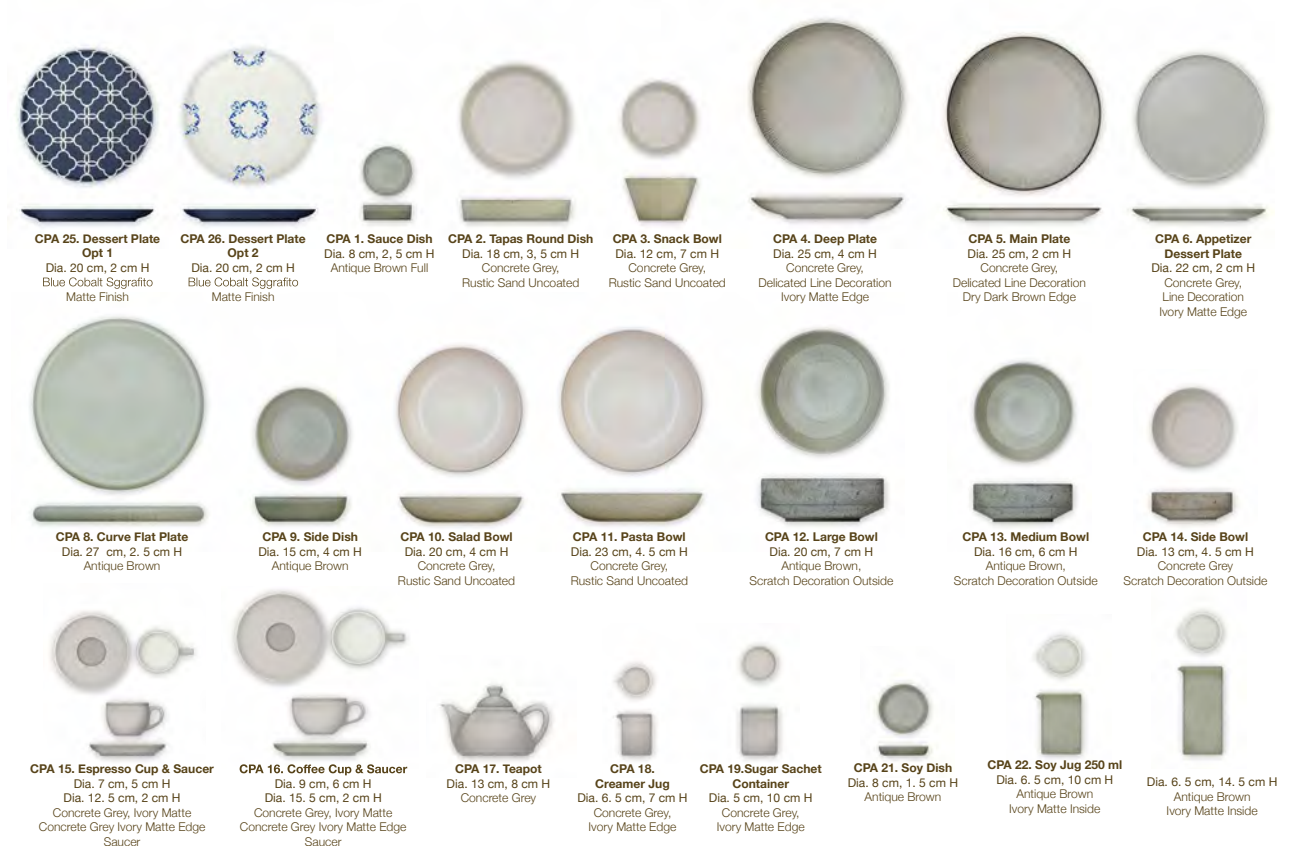

Udra

Volume 1

For Capella Singapore