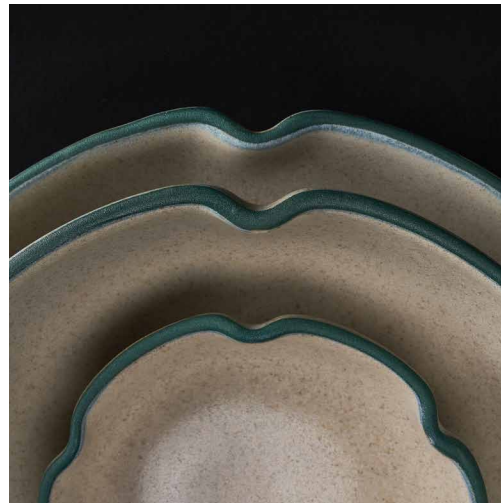

Purnima

Volume 3

For Canton