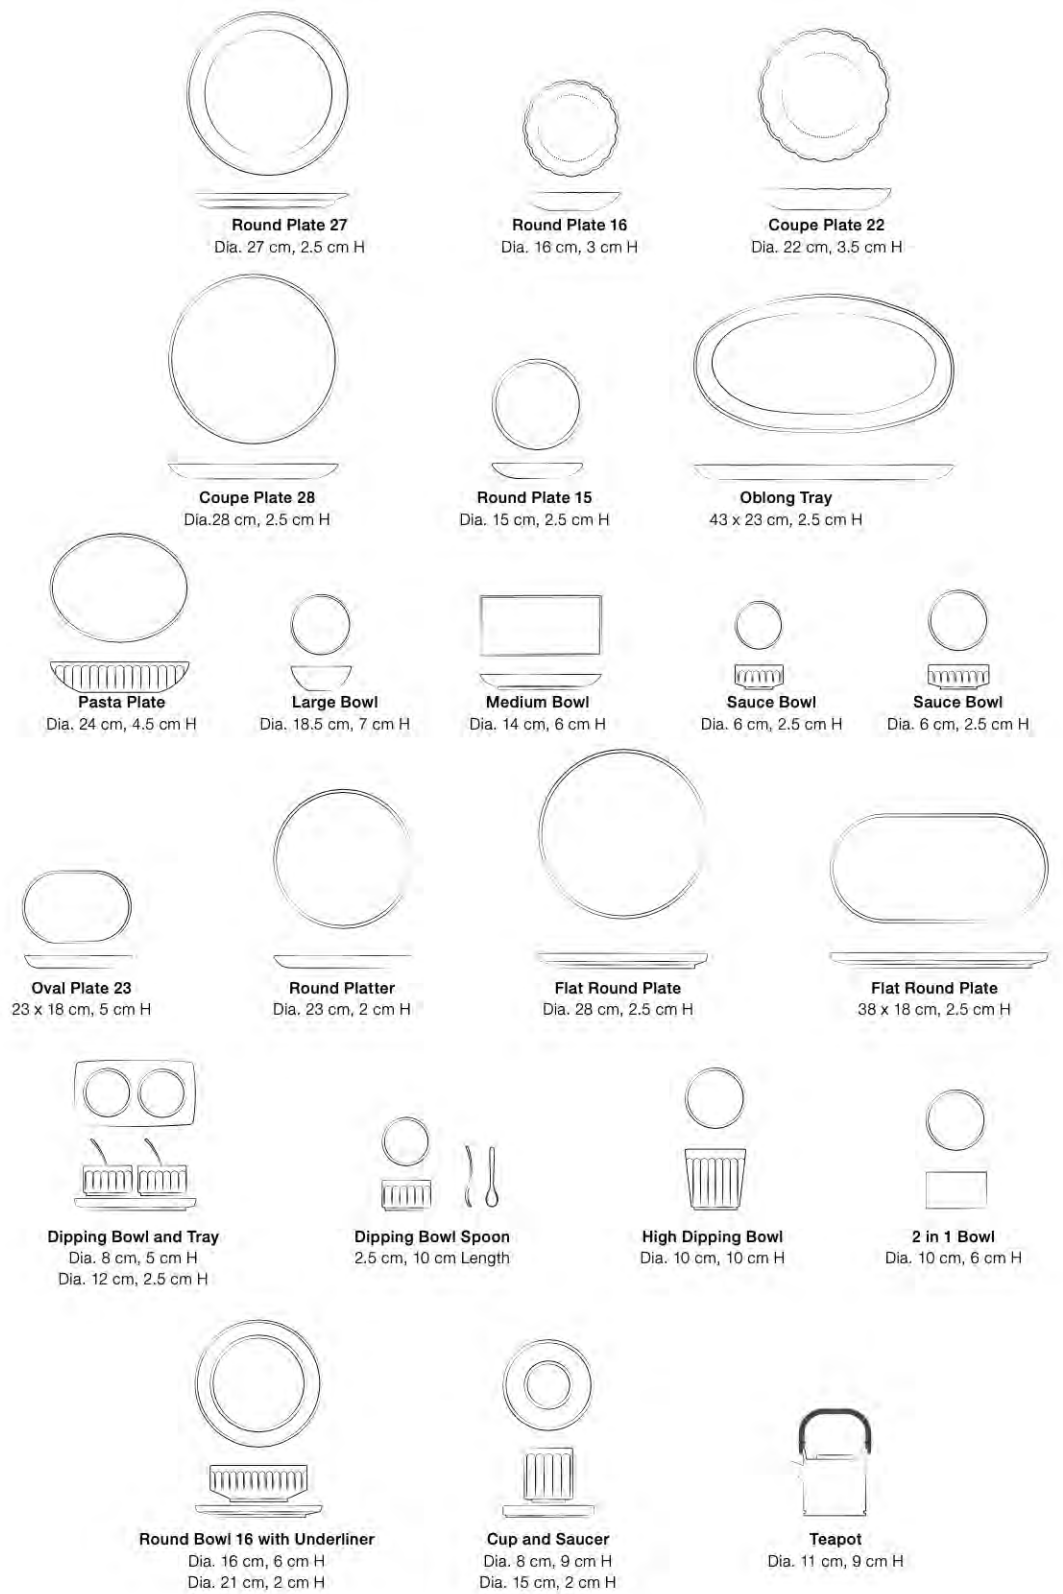

For Ritz Carlton - Arabasque