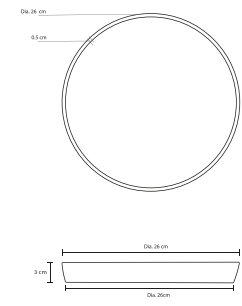

For Fairmont Jakarta