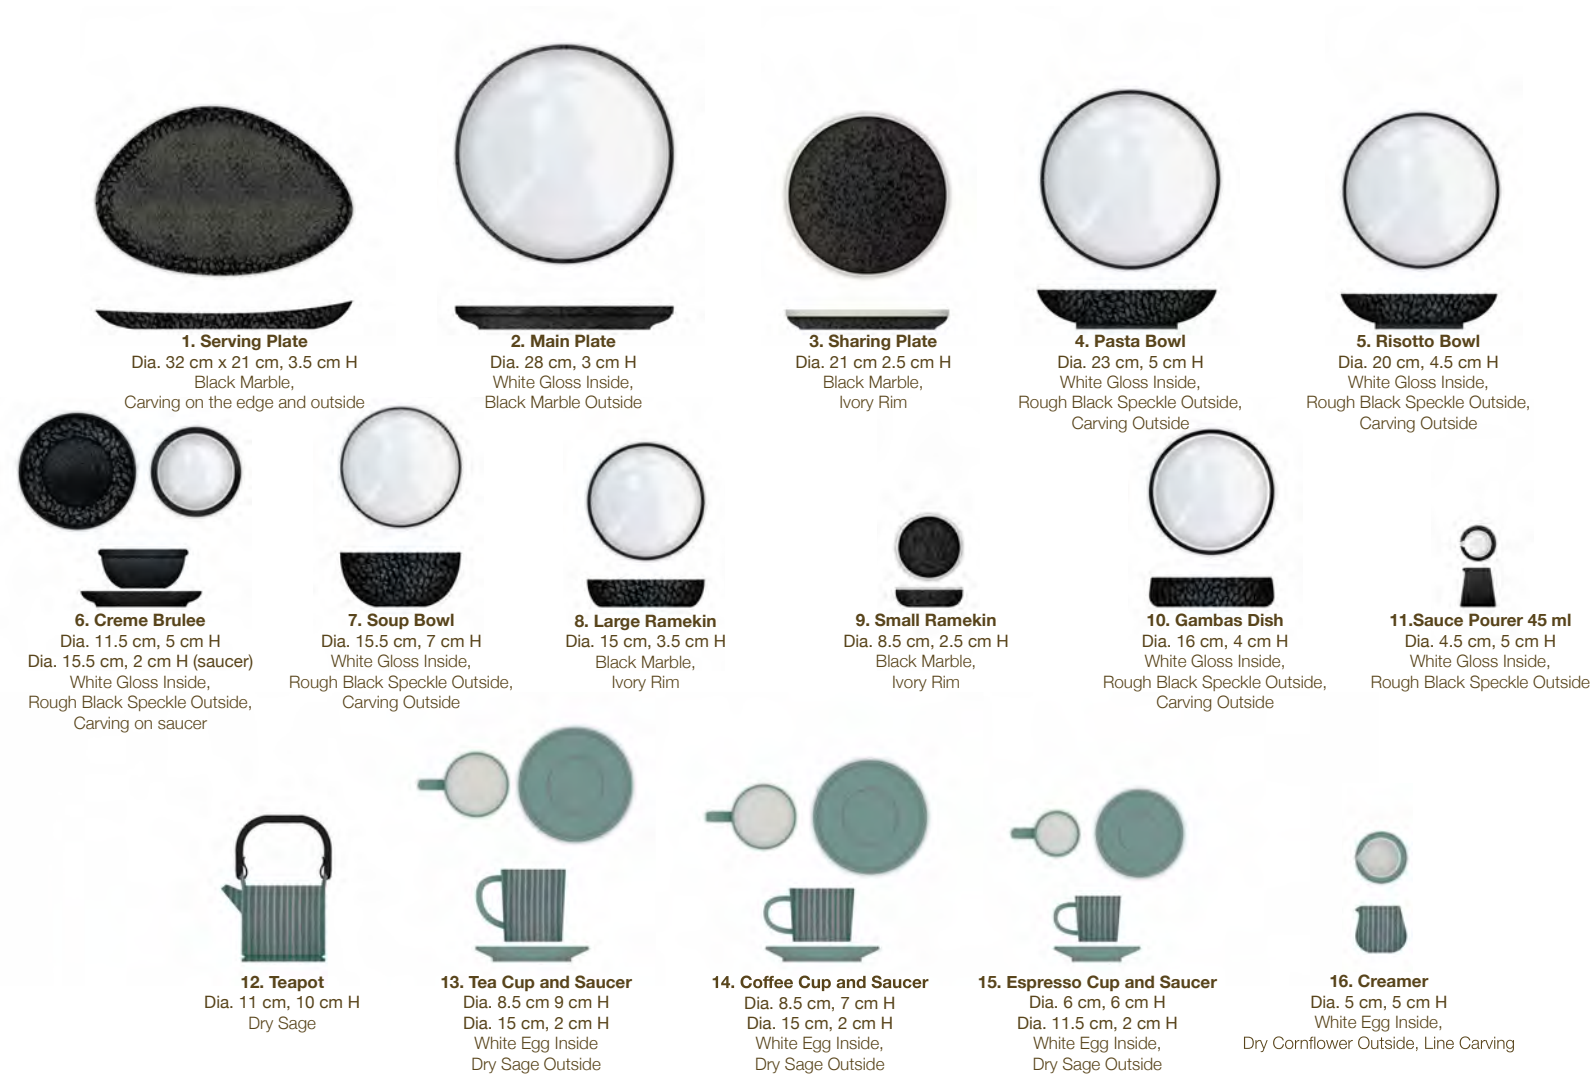

For Barbarossa