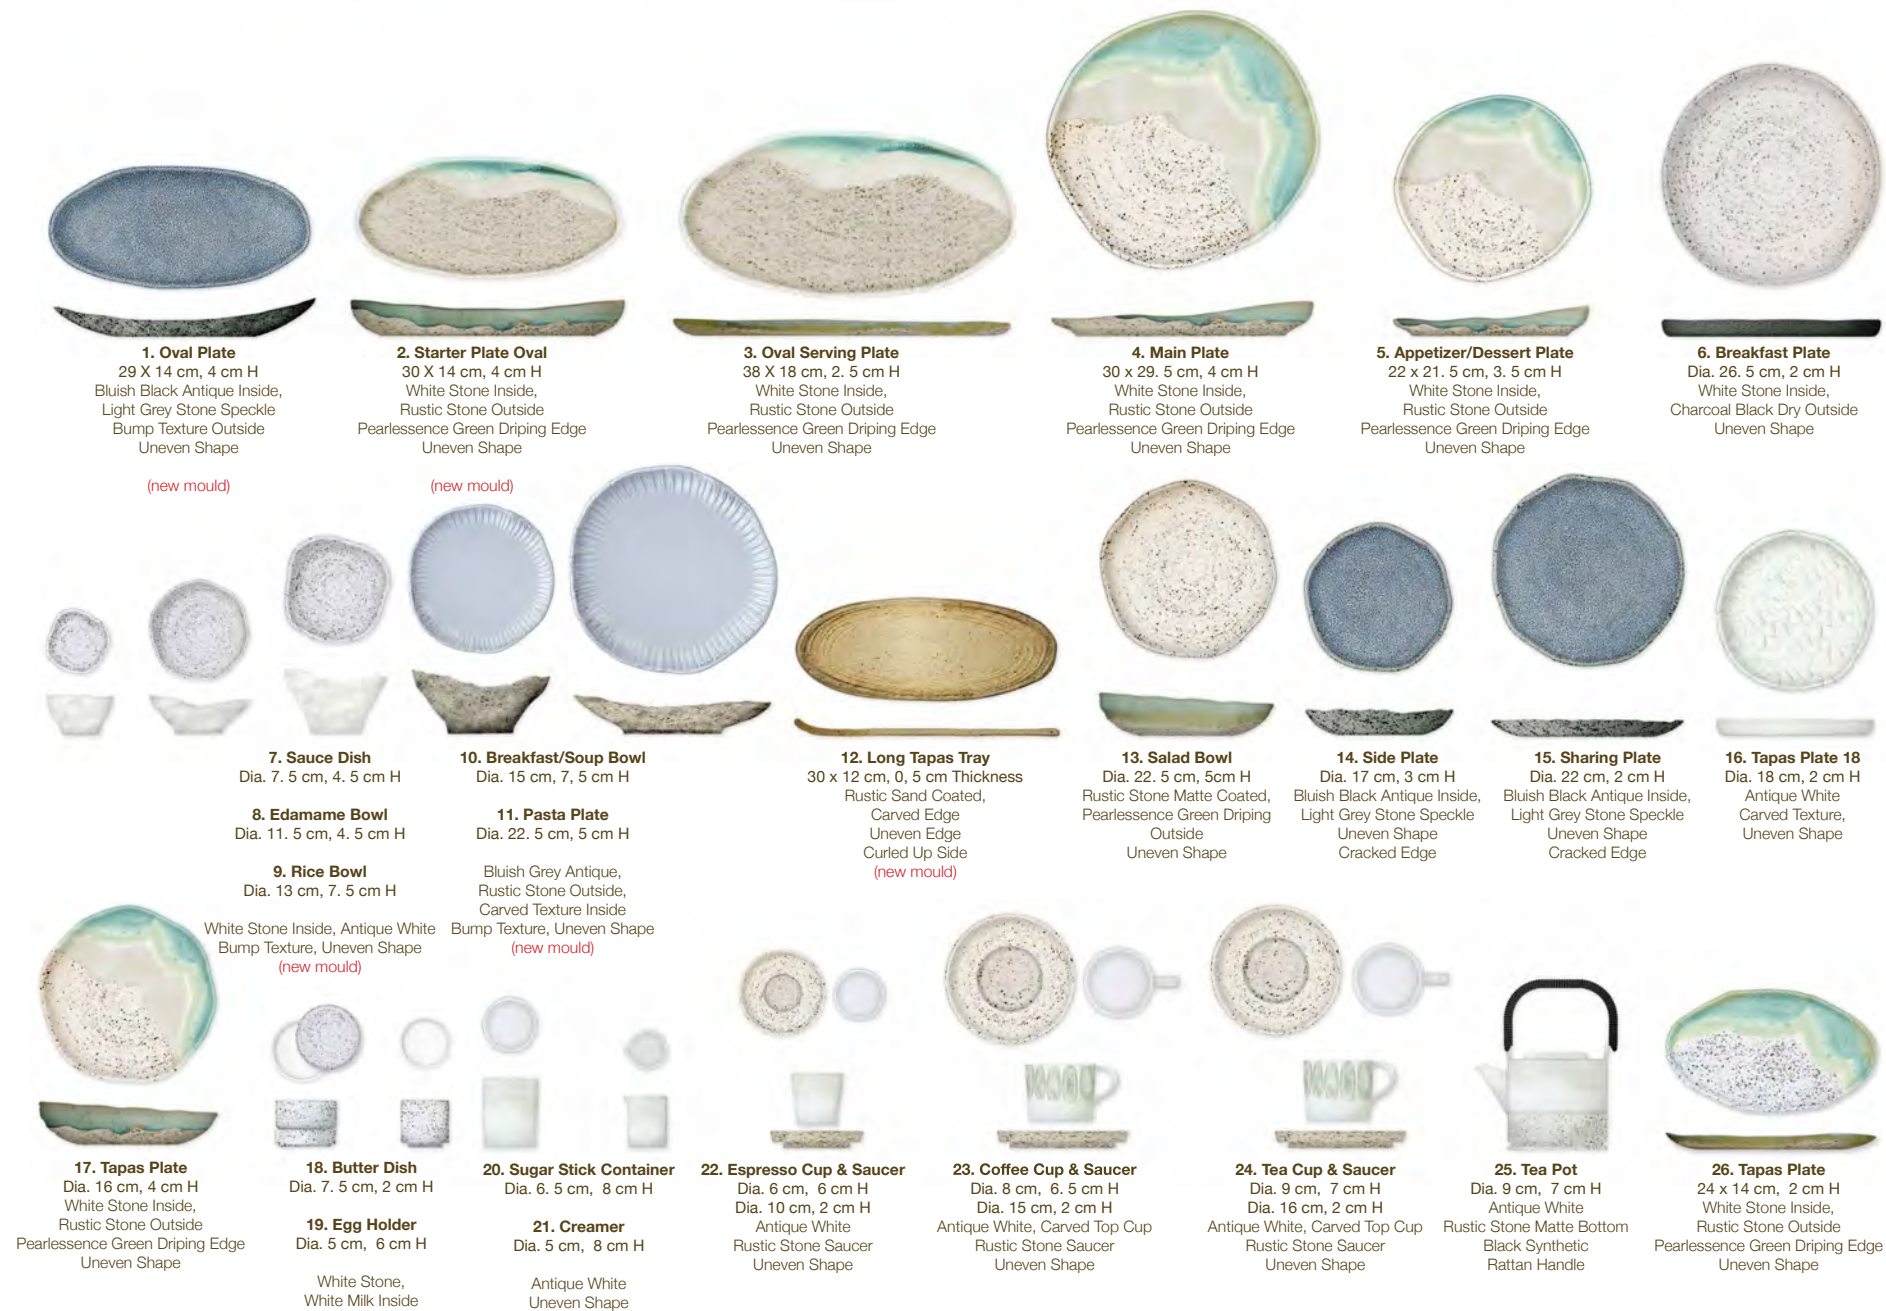

Udra

Volume 6

For Suarga Padang-Padang