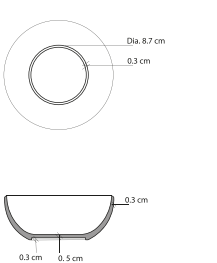

For Fairmont Jakarta