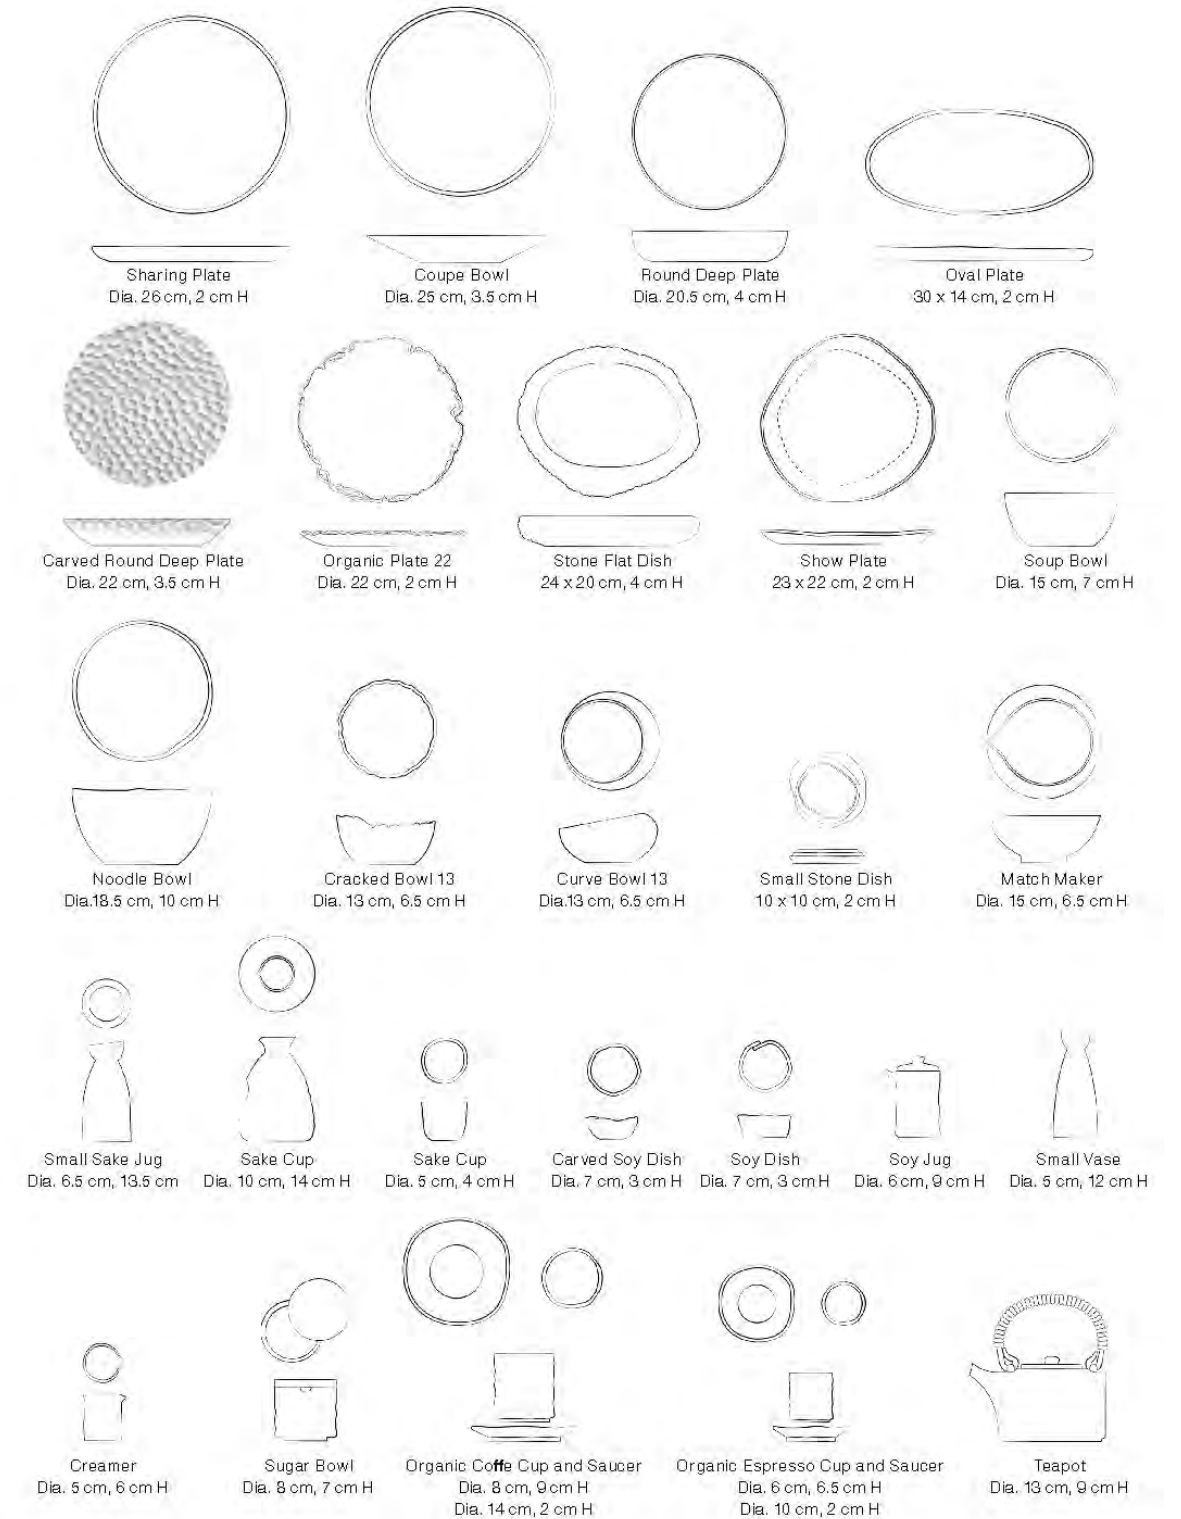

For Kimpton Naranta - Aki & Jack Restaurant