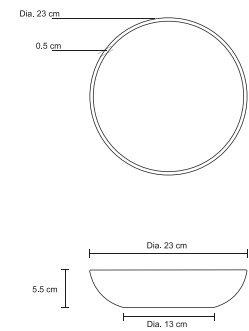

For Fairmont Jakarta