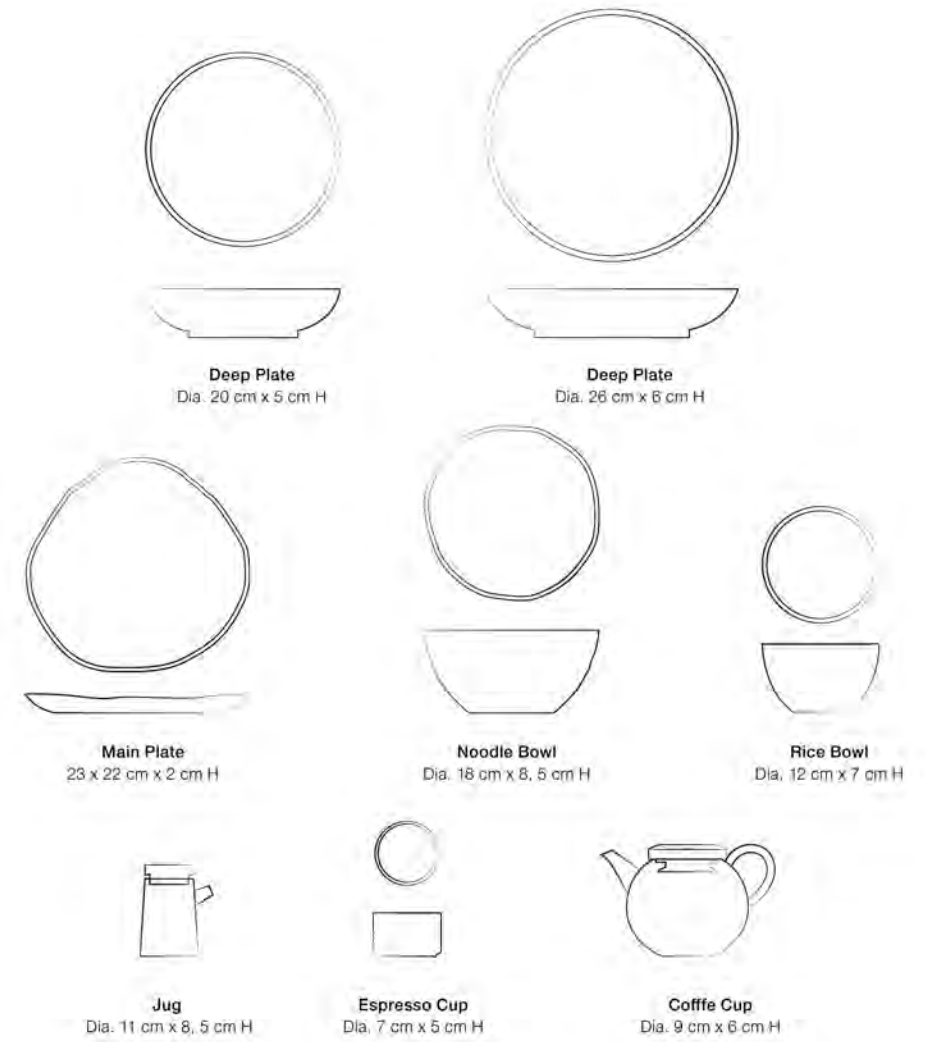

Avni

Volume 19

For Naga Eight