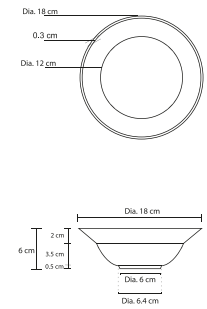

For Fairmont Jakarta