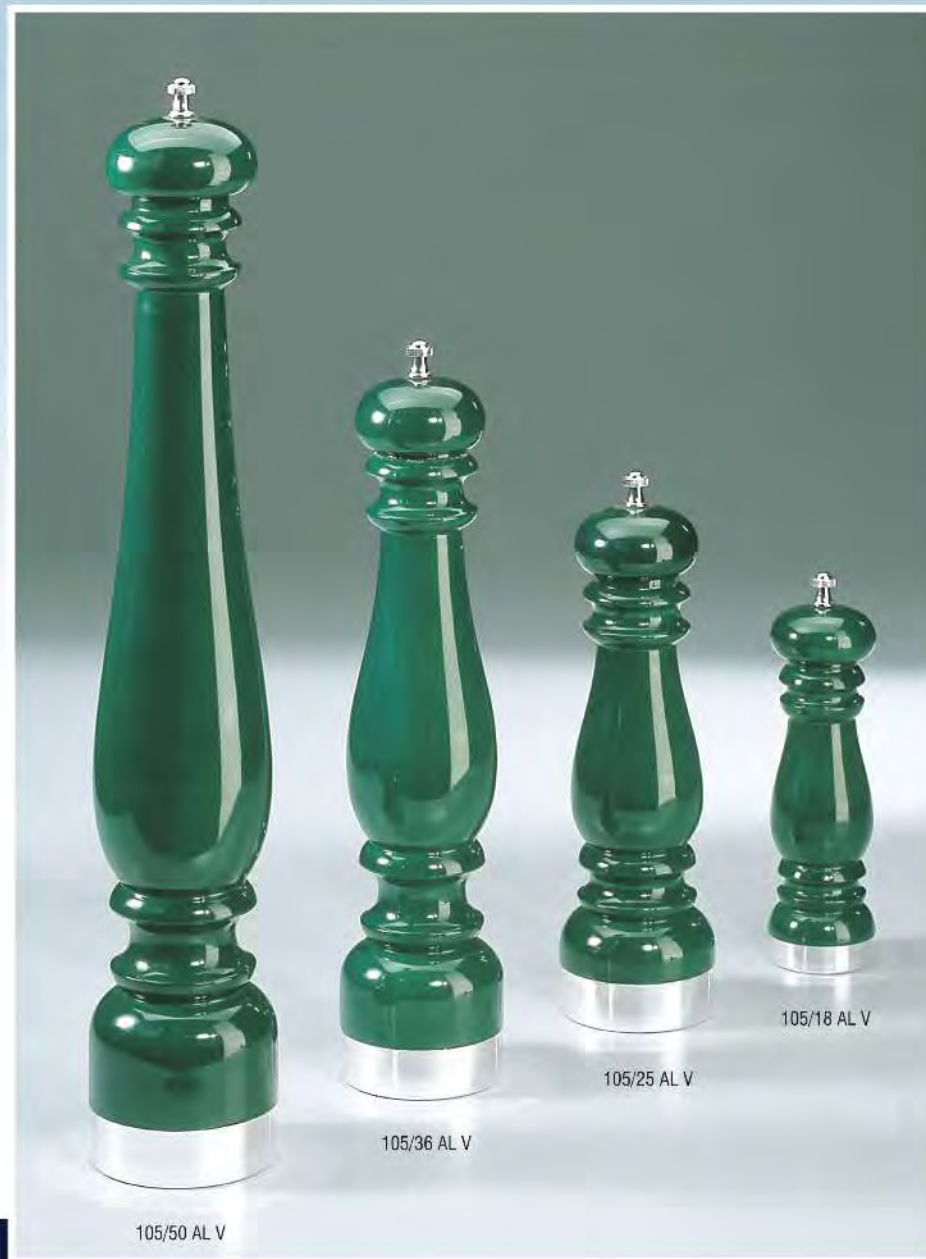

105/50 AL V

105/36 AL V

105/25 AL V

105/18 AL V

PEPPERMILL FLORENCE