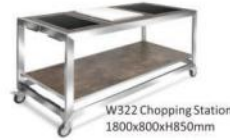

FOLDABLE SYSTEM

FOLDABLE
SAVE 80% SPACE

Available Upon Request.

Transport Trolley