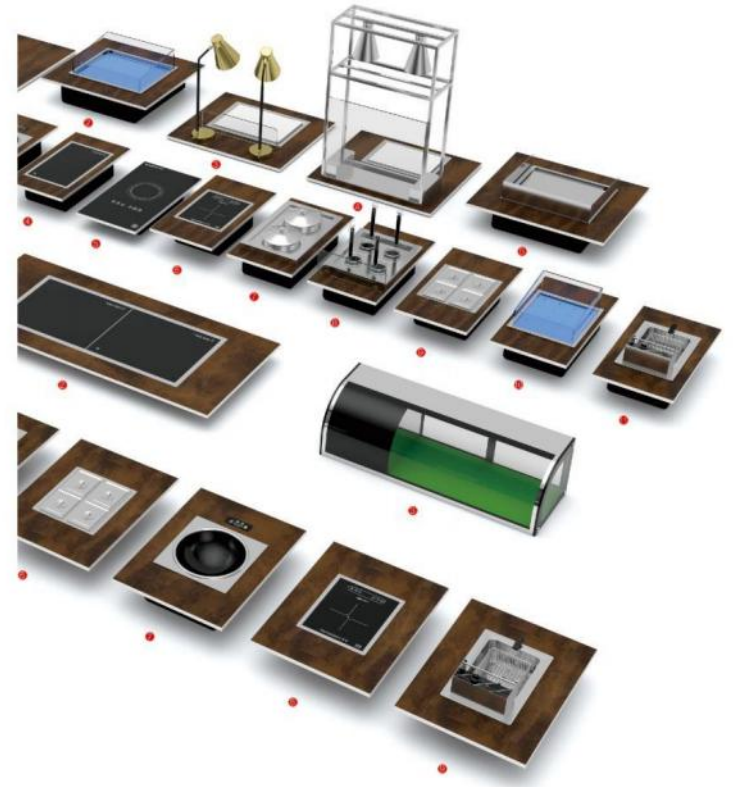

- **1/4**
  - Frit module
    Size: 450*900*420MM
    Code: TKING-BS.01.02
  - Dim sum module
    Size: 450*900*180MM
    Code: TKING-BS.01.03
    Voltage/Power: 220V/2000W
  - Induction wok module
    Size: 450*900*180MM
    Code: TKING-RS.01.04
    Voltage/Power: 220V/2000W
  - Electric heat board module
    Size: 450*900*180MM
    Code: TKING-BS.01.05
    Voltage/Power: 220V/1500W
  - Full screen induction module
    Size: 450*900*180MM
    Code: TKING-RS.01.06
    Voltage/Power: 220V/1000-2200W
  - Induction cooker module
    Size: 450*900*180MM
    Code: TKING-BS.01.07
    Voltage/Power: 220V/1000-2200W
  - Soup module
    Size: 450*900*180MM
    Code: TKING-BS.01.08
    Voltage/Power: 220V/1000W
  - Noodle cooking module
    Size: 450*900*180MM
    Code: TKING-BS.01.09
    Voltage/Power: 220V/2000W
  - Saute warmer module
    Size: 450*900*180MM
    Code: TKING-BS.01.10
    Voltage/Power: 220V/1000W
  - Ice bin module
    Size: 450*900*180MM
    Code: TKING-BS.01.11
    Voltage/Power: 220V/2000W
  - Electric deep frying module
    Size: 450*900*180MM
    Code: TKING-BS.01.12
    Voltage/Power: 220V/2500W
- **1/3**
  - Frit module
    Size: 600*900*420MM
    Code: TKING-BS.01.13
  - Ice bin module
    Size: 600*900*180MM
    Code: TKING-BS.01.14
    Voltage/Power: 220V/2000W
  - Dim sum module
    Size: 600*900*180MM
    Code: TKING-RS.01.15
    Voltage/Power: 220V/2000W
  - Soup module
    Size: 600*900*180MM
    Code: TKING-BS.01.16
    Voltage/Power: 220V/1000W
  - Noodle cooking module
    Size: 600*900*180MM
    Code: TKING-BS.01.17
    Voltage/Power: 220V/2000W
  - Saute warmer module
    Size: 600*900*180MM
    Code: TKING-BS.01.18
    Voltage/Power: 220V/1000W
  - Induction wok module
    Size: 600*900*180MM
    Code: TKING-RS.01.19
    Voltage/Power: 220V/2000W
  - Induction cooker module
    Size: 600*900*180MM
    Code: TKING-BS.01.20
    Voltage/Power: 220V/1000-2200W
  - Electric deep frying module
    Size: 600*900*180MM
    Code: TKING-BS.01.21
    Voltage/Power: 220V/2500W
- **1/2**
  - Frit module
    Size: 900*900*420MM
    Code: TKING-BS.01.22
  - Ice bin module
    Size: 900*900*180MM
    Code: TKING-BS.01.23
    Voltage/Power: 220V/2000W
  - Carving station
    Size: 900*900*420MM
    Code: TKING-BS.01.24
  - Roast meat station
    Size: 900*900*1200MM
    Code: TKING-RS.01.25
    Voltage/Power: 220V/575W
  - Griddle module
    Size: 900*900*180MM
    Code: TKING-BS.01.26
    Voltage/Power: 220V/2000W

MODULE EQUIPMENT