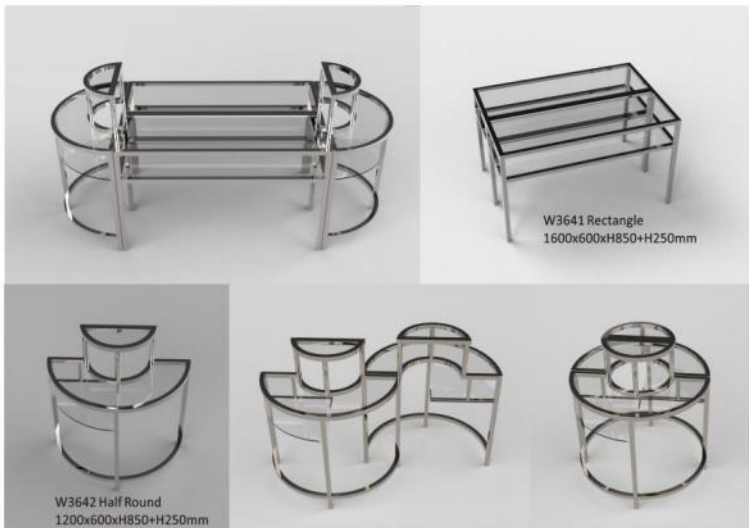

W3867 Cocktail Table  
D800xH1050mm

W3868 Cocktail Table  
D800xH1050mm

W3874 Cocktail Table  
D800xH1050mm

W3861 Folding Top Cocktail Table  
760x760xH1050mm

W3862 Folding Top Cocktail Table  
760x760xH1050mm

W3869 Cocktail Table  
D760xH1050mm

W3870 Cocktail Table  
D760xH1050mm

W3871 Cocktail Table  
D600xH1050mm

W3865 Cocktail Table  
D750xH1050mm

W3875 Cocktail Table  
D750xH1050mm

W3877 Cocktail Table  
D650xH950mm  
D700xH1050mm  
D750xH1150mm

W3888 Cocktail Table  
D800xH1150mm

W3872 Cocktail Table  
700x700xH1050mm

W3873 Cocktail Table  
650x650xH1050mm

W3863 Cocktail Table  
700x700xH1050mm

W3864 Cocktail Table  
650x650xH1050mm

W1674 Foldable Table  
1500x700xH750mm  
1500x700xH950mm  
1500x700xH1150mm

W1675 Foldable Table  
800x800xH750mm  
800x800xH950mm  
800x800xH1150mm

W1680 Foldable Table  
800x800xH750mm  
800x800xH950mm  
800x800xH1150mm

W1681 Foldable Table  
1500x700xH750mm  
1500x700xH950mm  
1500x700xH1150mm