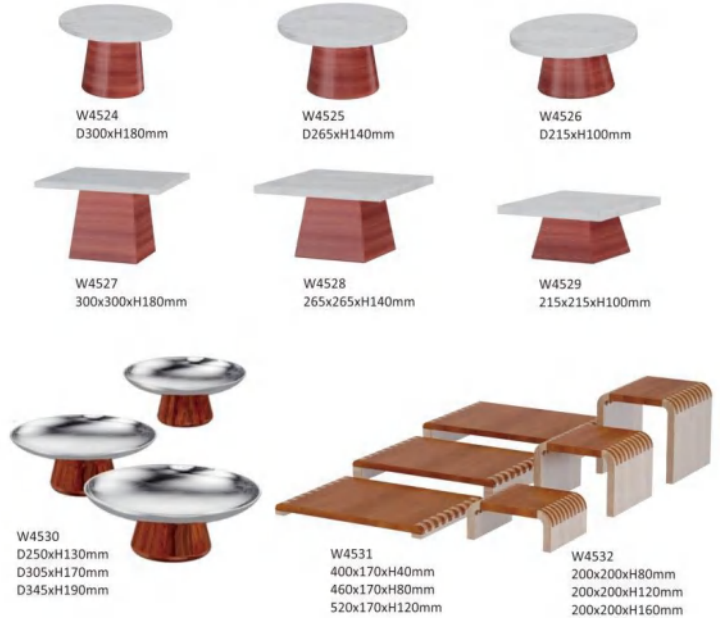

W3380

W1525  
350x280xH380mm

W1526  
350x280xH380mm

W1540  
980x330xH600mm

W1669  
330x330xH640mm

W4517 250x500xH360mm  
 W4518 400x300xH360mm  
 W4519 250x500xH360mm  
 W4520 400x300xH360mm

W4521 Steel Stand: 350x200xH50/100mm  
 Wood Board: 325x175xH10mm  
 W4522 Steel Stand: 350x290xH50/100mm  
 Wood Board: 325x265xH10mm  
 W4523 Steel Stand: 350x555xH50/100mm  
 Wood Board: 325x530xH10mm