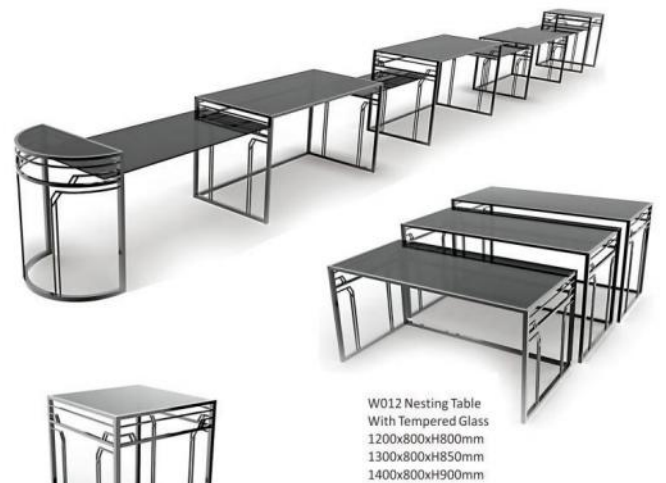

W3888 Cocktail Table  
D800xH1150mm

W3872 Cocktail Table  
700x700xH1050mm

W3873 Cocktail Table  
650x650xH1050mm

W3863 Cocktail Table  
700x700xH1050mm

W3864 Cocktail Table  
650x650xH1050mm

W1674 Foldable Table  
1500x700xH750mm  
1500x700xH950mm  
1500x700xH1150mm